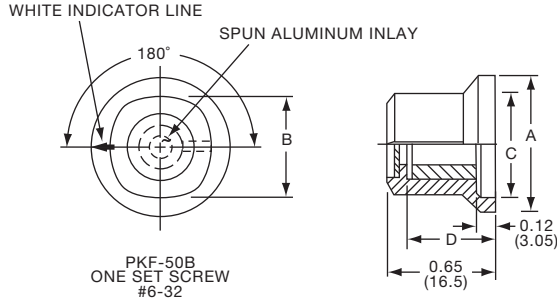

Knobs, Molded Phenolic

PKF SERIES

Tyco		Plain Quadrate with Indicator Line & Arrow			
Electronics	Alcoswitch	A	B	C	D
5-1437624-5	PKF50B1/8	.670(17.0)	.454(11.53)	.570(14.48)	.520(13.2)