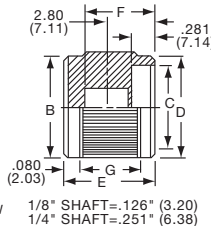

KN SERIES

Tyco Straight Knurl with Arrowhead Indicator								
Electronics	Alcoswitch	Color	A	B	C	D	E	G
5-1437622-1	KN501A1/8	Natural	.500(12.7)	.445(11.3)	.374(9.50)	.445(11.3)	.625(15.9)	.512(13.0)
5-1437622-0	KN501A1/4	Natural	.500(12.7)	.445(11.3)	.374(9.50)	.445(11.3)	.625(15.9)	.512(13.0)
5-1437622-3	KN501B1/8	Black	.500(12.7)	.445(11.3)	.374(9.50)	.445(11.3)	.625(15.9)	.512(13.0)
5-1437622-2	KN501B1/4	Black	.500(12.7)	.445(11.3)	.374(9.50)	.445(11.3)	.625(15.9)	.512(13.0)
6-1437622-2	KN701A1/4	Natural	.750(19.1)	.695(17.7)	.590(15.0)	.695(17.7)	.625(15.9)	.512(13.0)
6-1437622-3	KN701B1/4	Black	.750(19.1)	.695(17.7)	.590(15.0)	.695(17.7)	.625(15.9)	.512(13.0)
Two Toned			Body-Top					
5-1437622-5	KN501BA1/8	Blk. - Ntl.	.500(12.7)	.445(11.3)	.374(9.50)	.445(11.3)	.625(15.9)	.512(13.0)
5-1437622-4	KN501BA1/4	Blk. - Ntl.	.500(12.7)	.445(11.3)	.374(9.50)	.445(11.3)	.625(15.9)	.512(13.0)
6-1437622-5	KN701BA1/8	Blk. - Ntl.	.750(19.1)	.695(17.7)	.590(15.0)	.695(17.7)	.625(15.9)	.512(13.0)
6-1437622-4	KN701BA1/4	Blk. - Ntl.	.750(19.1)	.695(17.7)	.590(15.0)	.695(17.7)	.625(15.9)	.512(13.0)

KN SERIES