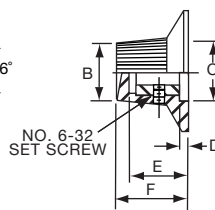

Knobs, Molded Phenolic

PKS SERIES

Tyco		Straight Knurl with Indicator Line on Skirt					
Electronics	Alcoswitch	A	B	C	D	E	F
9-1437624-5	PKS1104B1/4	1.12(28.5)	.567(14.4)	.620(15.8)	.090(2.29)	.510(12.95)	.670(17.0)

PKS SERIES

Tyco		Straight Knurl Aluminum Skirt Has Line or 0-9 Numbers						
Electronics	Alcoswitch	A	B	C	D	E	F	Marking
9-1437624-4	PKS1103B101/4	1.17(29.6)	.571(14.5)	.620(15.7)	.098(2.49)	.516(13.1)	.670(17.0)	Numbers
9-1437624-7	PKS1106B1/4	1.17(29.6)	.571(14.5)	.618(15.7)	.098(2.49)	.516(13.1)	.670(17.0)	Line
9-1437624-6	PKS1105B101/4	1.17(29.6)	.571(14.5)	.618(15.7)	.098(2.49)	.516(13.1)	.670(17.0)	Numbers

PKS SERIES

SPUN ALUMINUM INLAY

Tyco		Choice of Indicator Line or 0-9, 0-10, -5+5 Numerals						
Electronics	Alcoswitch	A	B	C	D	E	F	Marking
1437625-1	PKS1132B51/4	1.18(30.0)	.551(14.0)	.551(14.0)	.118(30.0)	.615(15.62)	.748(19.0)	+5-0-5
1437625-2	PKS1132B91/4	1.18(30.0)	.551(14.0)	.551(14.0)	.118(30.0)	.615(15.62)	.748(19.0)	0-9
9-1437624-9	PKS1132B101/4	1.18(30.0)	.551(14.0)	.551(14.0)	.118(30.0)	.615(15.62)	.748(19.0)	0-10
9-1437624-8	*PKS1132B1/4	1.18(30.0)	.551(14.0)	.551(14.0)	.118(30.0)	.615(15.62)	.748(19.0)	Indicator Line

*1 Set screw 180° from indicator line.