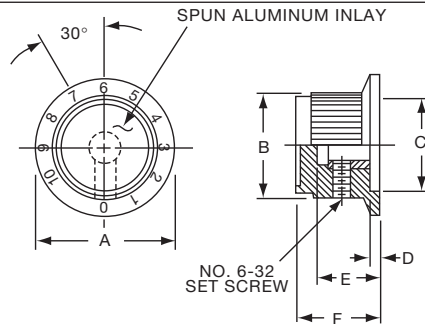

PKD SERIES

		Straight Knurl Skirt w/0-10 Numerals					
Tyco Electronics	Alcoswitch	A	B	C	D	E	F
3-1437624-0	PKD60B101/8	.780(19.8)	.566(14.4)	.487(12.4)	.059(1.5)	.492(12.5)	.563(14.3)
2-1437624-9	PKD60B101/4	.780(19.8)	.566(14.4)	.487(12.4)	.059(1.5)	.492(12.5)	.563(14.3)
3-1437624-2	PKD70B101/4	1.02(25.9)	.750(19.1)	.700(17.8)	.080(2.0)	.490(12.5)	.610(15.5)
2-1437624-6	PKD100B101/4	1.29(32.8)	1.00(25.4)	.865(22.0)	.050(1.3)	.500(12.7)	.590(15.0)

K

P Series