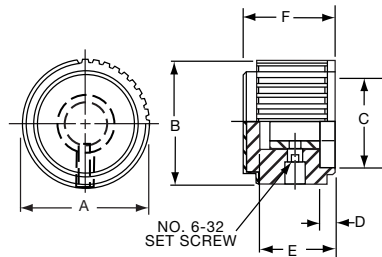

PKNT SERIES

Black Spin Cap with "Diamond Cut" Less Indicator							
Tyco							
Electronics	Alcoswitch	A	B	C	D	E	F
8-1437624-6	PKNT60B1/8	.591(15.0)	.579(14.7)	.394(10.0)	.079(2.01)	.394(10.0)	.472(11.9)
8-1437624-5	PKNT60B1/4	.591(15.0)	.579(14.7)	.394(10.0)	.079(2.01)	.394(10.0)	.472(11.9)
8-1437624-7	PKNT70B1/4	.787(19.9)	.764(19.4)	.571(14.5)	.098(2.49)	.492(12.5)	.591(14.7)
8-1437624-8	PKNT90B1/4	.984(25.0)	.957(24.3)	.748(19.0)	.098(2.49)	.591(15.0)	.689(17.5)