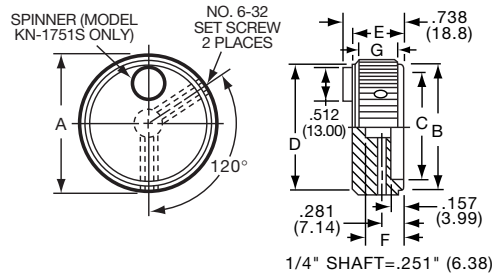

Tyco Straight Knurl with & without "Fingertip" Spinner								
Electronics	Alcoswitch	Color	A	B	C	D	E	G
Less Indicator								
3-1437622-2	KN1751A1/4	Natural	1.75(44.5)	1.55(39.4)	1.38(35.1)	1.65(41.9)	.620(15.0)	.508(12.9)
3-1437622-6	KN1751B1/4	Black	1.75(44.5)	1.55(39.4)	1.38(35.1)	1.65(41.9)	.620(15.8)	.508(12.9)
Two Toned			Body - Top					
3-1437622-3	KN1751AB1/4	Ntl. - Blk.	1.75(44.5)	1.55(39.4)	1.38(35.1)	1.65(41.9)	.620(15.8)	.508(12.9)
3-1437622-7	KN1751BA1/4	Blk. - Natural	1.75(44.5)	1.55(39.4)	1.38(35.1)	1.65(41.9)	.620(15.8)	.508(12.9)
With Indicator								
3-1437622-5	KN1750A1/4	Natural	1.75(44.5)	1.55(39.4)	1.38(35.1)	1.65(41.9)	.620(15.8)	.508(12.9)
3-1437622-1	KN1750B1/4	Black	1.75(44.5)	1.55(39.4)	1.38(35.1)	1.65(41.9)	.620(15.8)	.508(12.9)
With Spinner/Less Indicator								
3-1437622-5	KN1751AS1/4	Natural	1.75(44.5)	1.55(39.4)	1.38(35.1)	1.65(41.9)	.620(15.8)	.508(12.9)
3-1437622-8	KN1751BS1/4	Black	1.75(44.5)	1.55(39.4)	1.38(35.1)	1.65(41.9)	.620(15.8)	.508(12.9)

K

K Series

K8