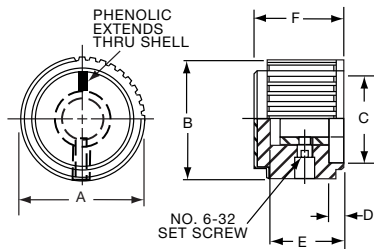

PKN SERIES

Line Indicator on Natural Aluminum Spin Cap							
Tyco							
Electronics	Alcoswitch	A	B	C	D	E	F
8-1437624-2	PKN60B1/8	.591(15.0)	.579(14.7)	.394(10.0)	.079(2.01)	.394(10.0)	.453(11.5)
	PKN60B1/4	.591(15.0)	.579(14.7)	.394(10.0)	.079(2.01)	.394(10.0)	.453(11.5)
8-1437624-3	PKN70B1/4	.787(20.0)	.764(19.4)	.571(14.5)	.098(2.49)	.492(12.5)	.591(15.0)
8-1437624-4	PKN90B1/4	.984(25.0)	.957(24.3)	.748(19.0)	.098(2.49)	.591(15.0)	.689(17.5)

K

P Series