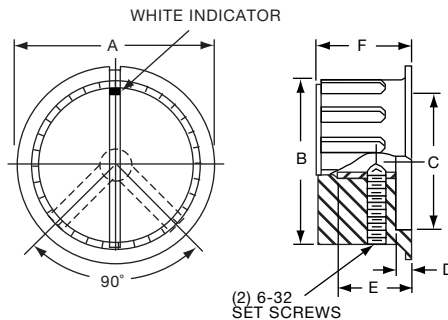

PKX SERIES

(2) 6-32 SET SCREWS

Tyco Ribbed Body, Matte Finish with White Square Indicator on Top							
Electronics	Alcoswitch	A	B	C	D	E	F
1-1437625-1	PKX100B1/4	1.17(29.7)	.970(24.6)	.780(19.81)	.114(2.90)	.570(14.48)	.674(17.12)
1-1437625-2	PKX110B1/4	1.37(34.8)	1.120(28.45)	.940(23.88)	.100(2.54)	.527(13.38)	.705(17.91)
1-1437625-3	PKX130B1/4	1.57(40.0)	1.308(33.22)	1.09(27.6)	.118(3.00)	.623(15.82)	.750(19.05)

K

P Series