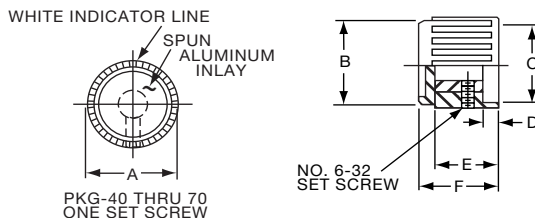

PKG SERIES

Tyco Ribbed with Indicator Line							
Electronics	Alcoswitch	A	B	C	D	E	F
5-1437624-9	*PKG40B1/8	.437(11.1)	.410(10.4)	.304(7.72)	.079(2.00)	.385(9.78)	.472(12.0)
6-1437624-1	PKG50B1/8	.551(14.0)	.500(12.7)	.442(10.7)	.056(1.42)	.395(10.03)	.512(13.0)
6-1437624-0	PKG50B1/4	.551(14.0)	.500(12.7)	.442(10.7)	.056(1.42)	.395(10.03)	.512(13.0)

*Note: Knob uses #4-40 set screw