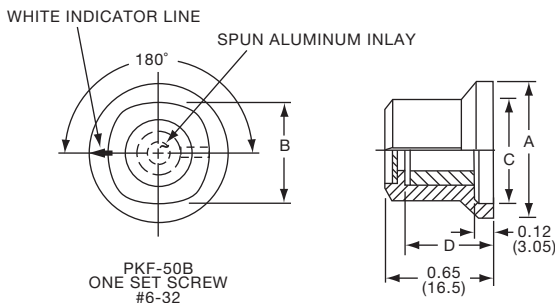

Knobs, Molded Phenolic

PKF SERIES

Tyco Plain Quadrate with Indicator Line & Arrow					
Electronics	Alcoswitch	A	B	C	D
5-1437624-5	PKF50B1/8	.670(17.0)	.454(11.53)	.570(14.48)	.520(13.2)