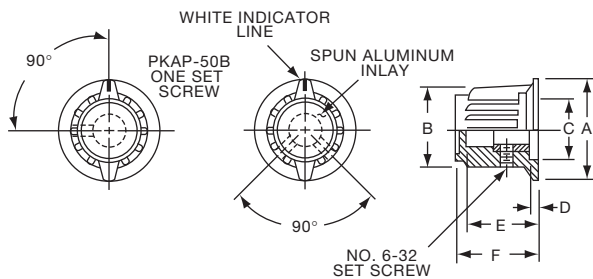

PKA SERIES

PKA50B1/4

PKA90B1/4

Tyco		Ribbed with Line Indicator on Skirt					
Electronics	Alcoswitch	A	B	C	D	E	F
1-1437624-1	PKA50B1/8	.795(20.2)	.580(14.7)	.540(13.7)	.080(2.03)	.450(11.4)	.590(15.0)
1-1437624-0	PKA50B1/4	.795(20.2)	.580(14.7)	.540(13.7)	.080(2.03)	.450(11.4)	.590(15.0)
1-1437624-4	PKA55B1/8	.780(19.8)	.580(14.7)	.475(12.1)	.135(3.43)	.585(14.9)	.675(17.2)
1-1437624-3	PKA55B1/4	.780(19.8)	.580(14.7)	.475(12.1)	.135(3.43)	.585(14.9)	.675(17.2)
1-1437624-5	PKA70B1/4	.980(24.9)	.740(18.8)	.680(17.3)	.118(3.00)	.650(16.5)	.750(19.1)
1-1437624-7	PKA90B1/4	1.375(34.9)	.970(24.6)	.670(17.0)	.195(4.95)	.750(19.1)	.840(21.3)