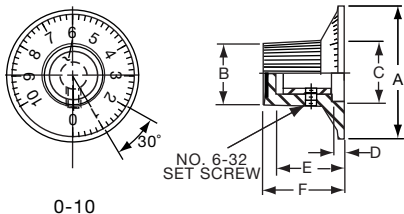

PKS SERIES

SPUN ALUMINUM INLAY

0-10