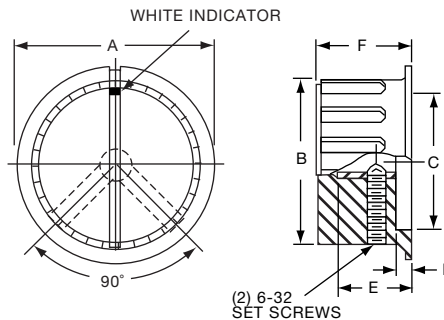

PKX SERIES

Tyco Ribbed Body, Matte Finish with White Square Indicator on Top							
Electronics	Alcoswitch	A	B	C	D	E	F
1-1437625-1	PKX100B1/4	1.17(29.7)	.970(24.6)	.780(19.81)	.114(2.90)	.570(14.48)	.674(17.12)
1-1437625-2	PKX110B1/4	1.37(34.8)	1.120(28.45)	.940(23.88)	.100(2.54)	.527(13.38)	.705(17.91)
1-1437625-3	PKX130B1/4	1.57(40.0)	1.308(33.22)	1.09(27.6)	.118(3.00)	.623(15.82)	.750(19.05)

K

P Series