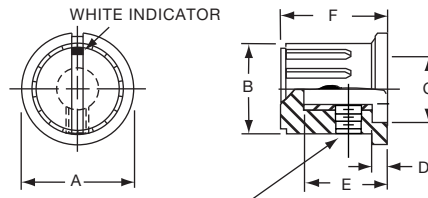

PKX SERIES

(1) 6-32 SET SCREW EXCEPT PKX-50B, (1) 4-40

Tyco Ribbed Body, Matte Finish with White Square Indicator on Top							
Electronics	Alcoswitch	A	B	C	D	E	F
1-1437625-5	PKX50B1/8	.590(15.0)	.472(12.0)	.374(9.49)	.059(1.50)	.463(11.76)	.551(14.0)
1-1437625-4	PKX50B1/4	.590(15.0)	.472(12.0)	.374(9.49)	.059(1.50)	.463(11.76)	.551(14.0)
1-1437625-7	PKX60B1/8	.787(20.0)	.625(15.9)	.472(12.0)	.078(1.98)	.510(13.0)	.598(15.2)
1-1437625-6	PKX60B1/4	.787(20.0)	.625(15.9)	.472(12.0)	.078(1.98)	.510(13.0)	.598(15.2)