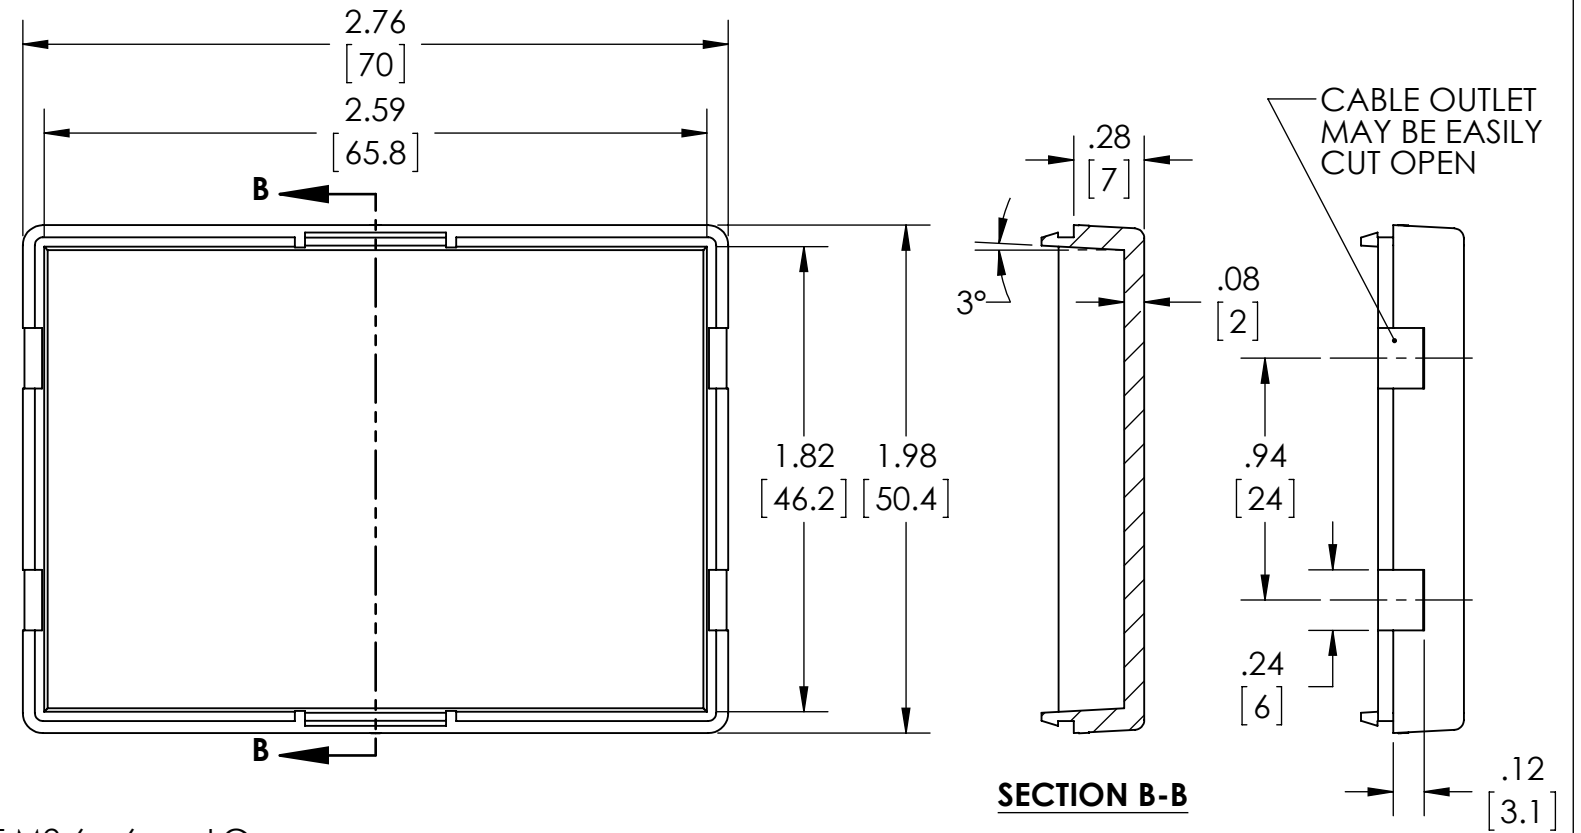

# SNAP UTILITY BOX

PART No.

CU-18423-B CU-18423-W

REVISION DATE

10-7-14

Holes accept M2.6 x 6mm LG. SELF-TAPPING SCREWS FOR PCB MOUNTING

SECTION A-A

MATERIAL:  
ABS UL94-HB