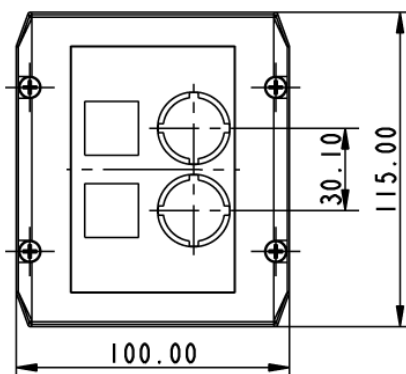

RAFIX - Insulating housing, $\varnothing$ 16.2 mm, IP65, 2-module, light grey/dark grey
1.20.820.001/0000

General information

Number of cut-outs	2
$\varnothing$	16,2 mm

Dimensions

Dimensions	100x115x74 mm

Other specifications

ROHS compliant	yes
REACH compliant	yes

Panel cut-out