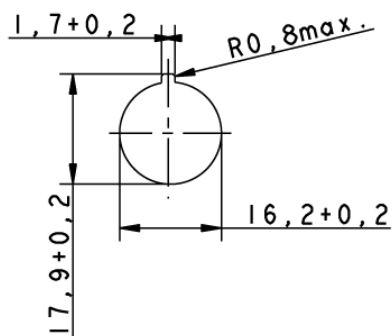

RAFIX - Insulating housing, $\varnothing$ 16.2 mm, IP65, 2-module, light grey/dark grey
1.20.820.001/0000

General information

Number of cut-outs	2
$\varnothing$	16,2 mm

Dimensions

Dimensions	100x115x74 mm

Other specifications

ROHS compliant	yes
REACH compliant	yes

Panel cut-out