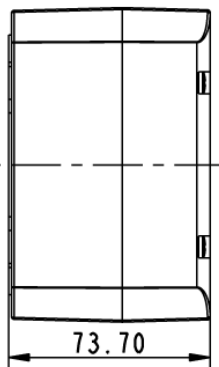

Panel cut-out