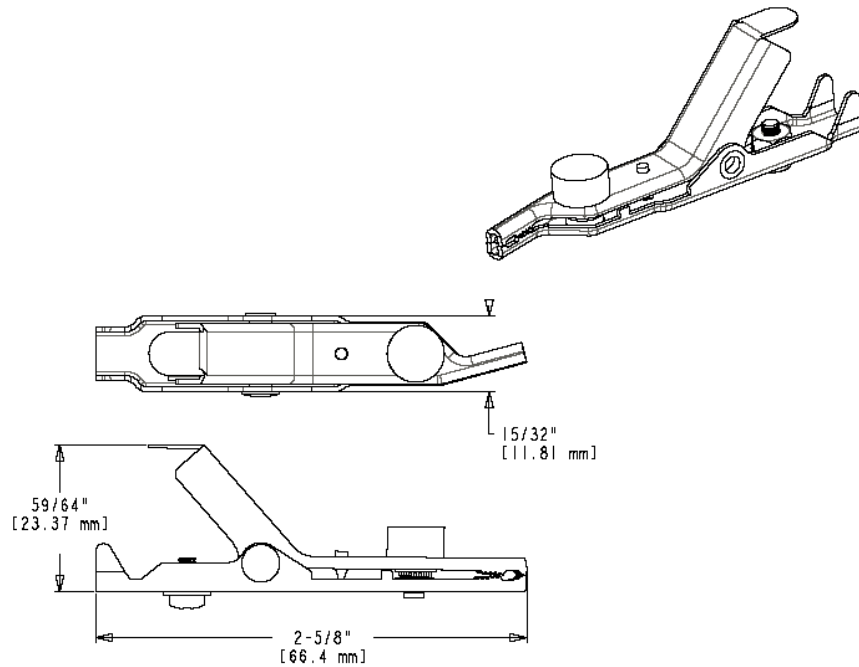

Part Number: JP-8783-***
Description: Large Angled Nose Telecom Clip with Ben of Nails and Single Spike
3107

- Large Angled Nose Telecom Clip with Ben of Nails and Single Spike
- Mueller — J.S. Popper brand
- Jaw opens 1.0" (25.4 mm)
- Uses single spike and bed of nails to pierce insulation
- Material: nickel-silver jaws; includes brass screw, brass nut, brass washer, and bronze star washer
- Length: 2.61" (66.4 mm)
- Connection Options: -N Without Hardware, -L With Loose Hardware, -J Banana Jack, -TJ Threaded Banana Jack
- RoHS Compliant