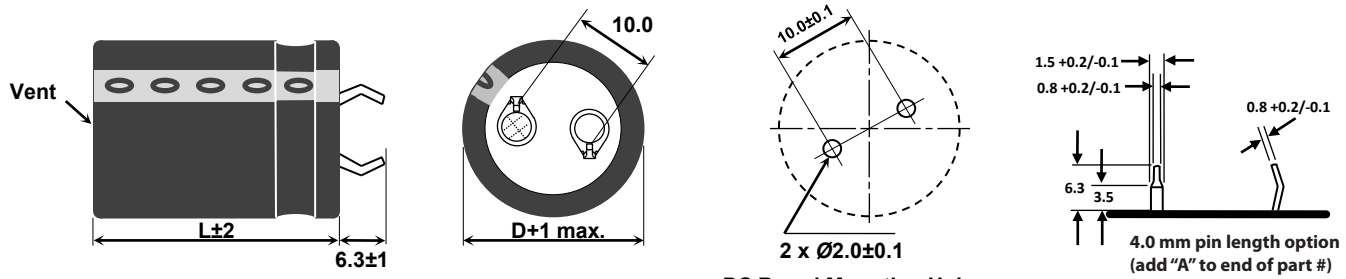

Type SLPX 85 °C Snap-In Aluminum Electrolytic

Best Value 85 °C Snap-In Type Part Numbering System

SLPX	562	M	025	A1	P	3	A
Type	Cap	Tolerance	Voltage	Case Code	Polarity	Insulating Sleeve	Pin Style
SLPX	821 = 820 μF 332 = 3300 μF 103 = 10,000 μF	M = ±20%	025 = 25 Vdc 250 = 250 Vdc		P = Polarized	3 = PVC	Blank = 2 pins snap-in 6.3 mm L A = 2 pins snap-in 4.0 mm L

Diameter	Length					
	25	30	35	40	45	50
mm (in)	(1.00)	(1.18)	(1.38)	(1.57)	(1.77)	(2.00)
22 (0.87)	A1	A3	A5	A7	A4	A9
25 (1.00)	C1	C3	C5	C7	C4	C9
30 (1.18)	E1	E3	E5	E7	E4	E9
35 (1.38)	H1	H3	H5	H7	H4	H9

Outline Drawing

Ratings

Cap (μF)	3000 h @ 85 °C Catalog Part Number	Max 25 °C ESR (Ω)	Max 85 °C Ripple (A_{rms})	Nominal Size (DxL) (mm)		
		120 Hz	20kHz	120 Hz	20kHz	
10 Vdc (13 Vdc Surge)						
12000	SLPX123M010A1P3	0.061	0.046	2.41	3.01	22 x 25
15000	SLPX153M010A3P3	0.049	0.037	2.88	3.60	22 x 30
15000	SLPX153M010C1P3	0.049	0.037	2.88	3.60	25 x 25
18000	SLPX183M010A5P3	0.041	0.031	3.22	4.03	22 x 35
18000	SLPX183M010C3P3	0.041	0.031	3.08	3.85	25 x 30
22000	SLPX223M010A7P3	0.033	0.025	3.79	4.74	22 x 40
22000	SLPX223M010C3P3	0.033	0.025	3.66	4.58	25 x 30
22000	SLPX223M010E1P3	0.033	0.025	3.53	4.41	30 x 25
27000	SLPX273M010A4P3	0.027	0.020	4.04	5.05	22 x 45
27000	SLPX273M010C5P3	0.027	0.020	4.04	5.05	25 x 35
27000	SLPX273M010E3P3	0.027	0.020	3.99	4.99	30 x 30
33000	SLPX333M010A9P3	0.022	0.017	4.58	5.73	22 x 50
33000	SLPX333M010C7P3	0.022	0.017	4.56	5.70	25 x 40
33000	SLPX333M010E3P3	0.022	0.017	4.58	5.73	30 x 30
39000	SLPX393M010C4P3	0.019	0.014	5.29	6.61	25 x 45
39000	SLPX393M010E5P3	0.019	0.014	5.21	6.51	30 x 35
39000	SLPX393M010H3P3	0.019	0.014	5.50	6.88	35 x 30
47000	SLPX473M010C9P3	0.016	0.012	5.78	7.23	25 x 50
47000	SLPX473M010E7P3	0.016	0.012	5.78	7.23	30 x 40
47000	SLPX473M010H5P3	0.016	0.012	5.55	6.94	35 x 35
56000	SLPX563M010E4P3	0.013	0.010	6.59	8.24	30 x 45
56000	SLPX563M010H5P3	0.013	0.010	6.40	8.00	35 x 35

Additional Voltages and Sizes available at www.cde.com/catalogs/SLPX.pdf

Cap (μF)	3000 h @ 85 °C Catalog Part Number	Max 25 °C ESR (Ω)	Max 85 °C Ripple (A_{rms})	Nominal Size (DxL) (mm)		
		120 Hz	20kHz	120 Hz	20kHz	
10 Vdc (13 Vdc Surge)						
68000	SLPX683M010E9P3	0.011	0.008	7.50	9.38	30 x 50
68000	SLPX683M010H7P3	0.011	0.008	7.48	9.35	35 x 40
82000	SLPX823M010H9P3	0.009	0.007	8.50	10.63	35 x 50
16 Vdc (20 Vdc Surge)						
8200	SLPX822M016A1P3	0.081	0.061	2.56	3.20	22 x 25
10000	SLPX103M016A3P3	0.066	0.050	2.89	3.61	22 x 30
12000	SLPX123M016A3P3	0.055	0.041	3.13	3.91	22 x 30
12000	SLPX123M016C1P3	0.055	0.041	3.01	3.76	25 x 25
15000	SLPX153M016A5P3	0.044	0.033	3.69	4.61	22 x 35
15000	SLPX153M016C3P3	0.044	0.033	3.64	4.55	25 x 30
15000	SLPX153M016E1P3	0.044	0.033	3.73	4.66	30 x 25
18000	SLPX183M016A7P3	0.037	0.028	3.98	4.98	22 x 40
18000	SLPX183M016C5P3	0.037	0.028	3.98	4.98	25 x 35
18000	SLPX183M016E3P3	0.037	0.028	3.88	4.85	30 x 30
22000	SLPX223M016A9P3	0.030	0.023	4.52	5.65	22 x 50
22000	SLPX223M016C7P3	0.030	0.023	4.44	5.55	25 x 40
22000	SLPX223M016E3P3	0.030	0.023	4.38	5.48	30 x 30
27000	SLPX273M016C4P3	0.025	0.019	4.98	6.23	25 x 45
27000	SLPX273M016E5P3	0.025	0.019	4.95	6.19	30 x 35
27000	SLPX273M016H3P3	0.025	0.019	4.82	6.03	35 x 30
33000	SLPX333M016C9P3	0.020	0.015	5.49	6.86	25 x 50
33000	SLPX333M016E7P3	0.020	0.015	5.60	7.00	30 x 40