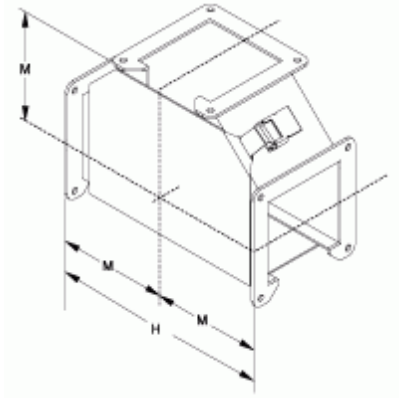

## Tee Fitting Outside and Top Opening *1485 TQ Series*

Part No.	Size
1485BTQ	2.5 x 2.5
1485CTQ	4 x 4
1485DTQ	6 x 6
1485ETQ	8 x 8

Two flat sealing plates included

*Data subject to change without notice*

© 2020. Hammond Manufacturing Ltd. All rights reserved.