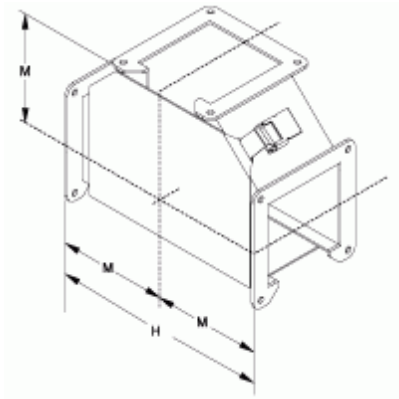

## Tee Fitting Outside and Top Opening *1485 TQ Series*

Part No.	Size
1485BTQ	2.5 x 2.5
1485CTQ	4 x 4
1485DTQ	6 x 6
1485ETQ	8 x 8

Two flat sealing plates included

*Data subject to change without notice*

© 2020. Hammond Manufacturing Ltd. All rights reserved.