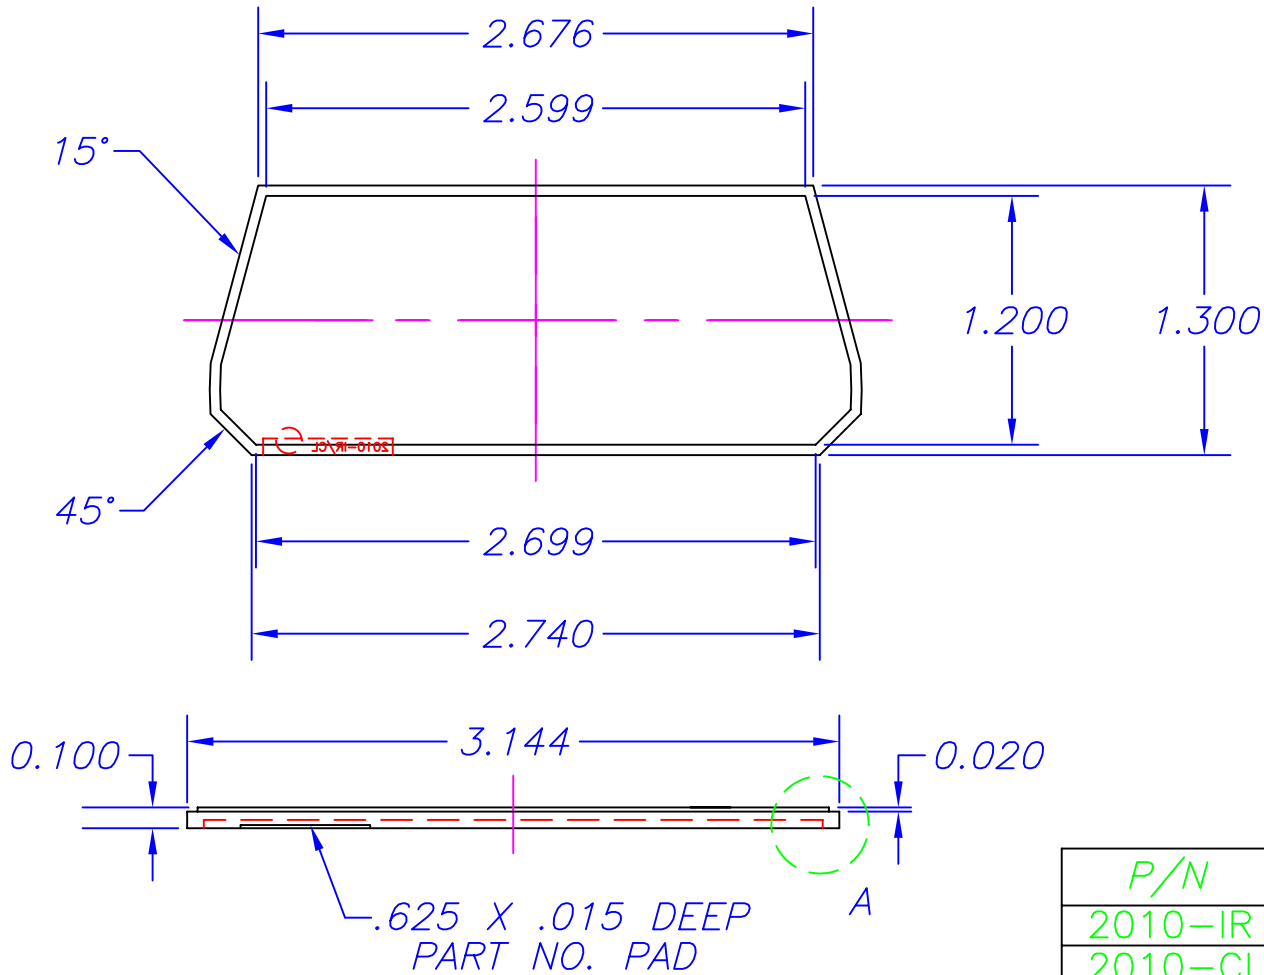

NO.	REVISION	DATE
N/A		5/96

P/N	MATERIAL
2010-IR	INFRARED LEXAN 101-21125
2010-CL	CLEAR TERLUX 2802TR(BASF)

TITLE A-27 END PANEL IR/CL				DES. D.CHAMBERS		6/93	P/N 2010,IR OR CL
TOLERANCE			MAT'L		DRWN. ROB ROY		
DECIMAL	FRAC.	ANG.	SHEET NO. 1	SCALE 1=1	CKD.		
.XX ±.010	.XXX ±.005	±1/64	NO. OF SHTS. 1	DWG NO. A-27IRCL	APPR.		
		±1/2°			SERPAC 612 COMMERCIAL AVE., COVINA, CA. 91723 (818) 331-0517 FAX: (818) 331-8584		