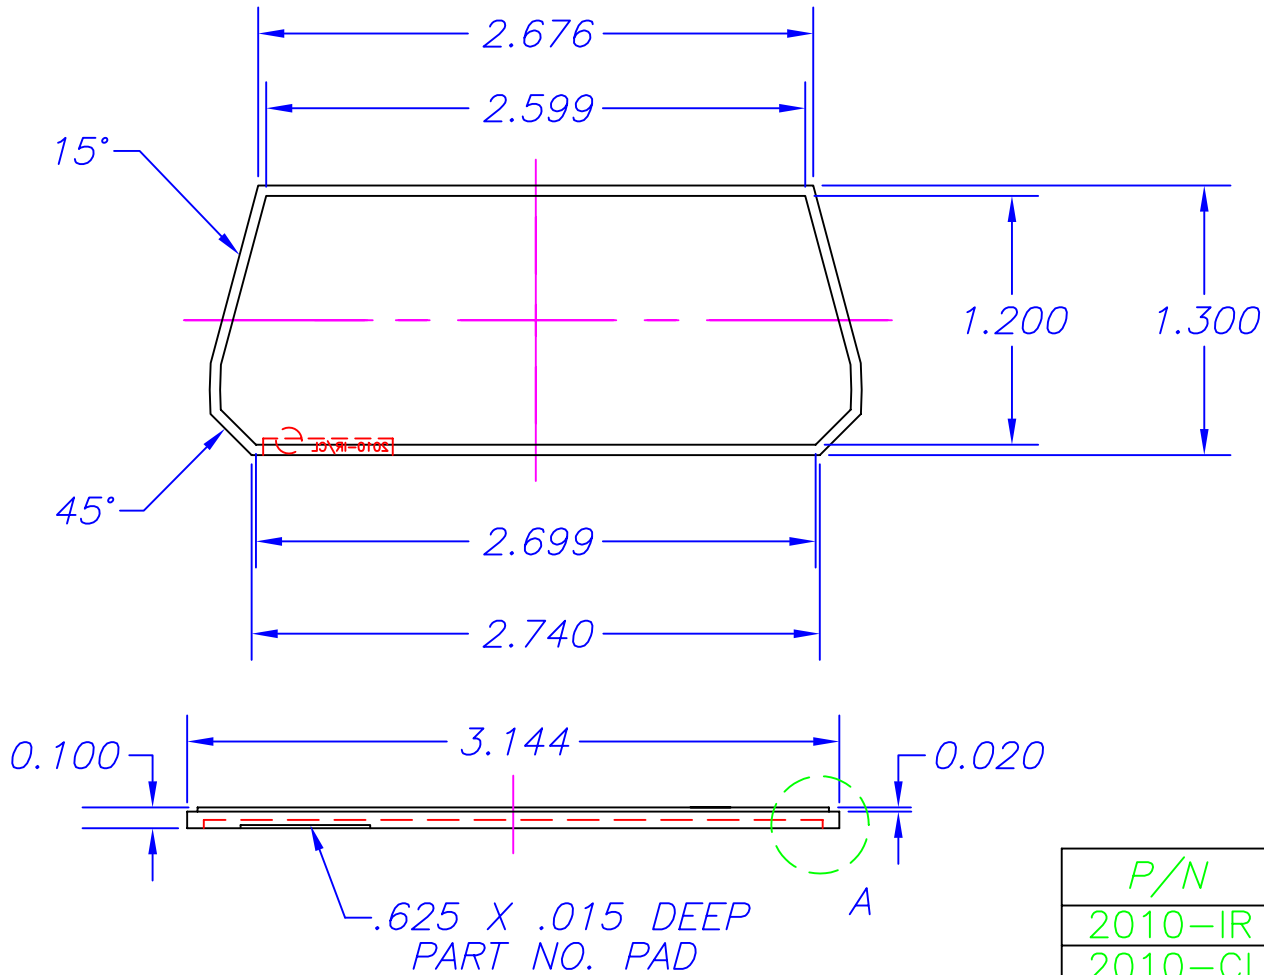

NO.	REVISION	DATE
N/A		5/96

P/N	MATERIAL
2010-IR	INFRARED LEXAN 101-21125
2010-CL	CLEAR TERLUX 2802TR(BASF)

TITLE A-27 END PANEL IR/CL			DES. D.CHAMBERS		6/93	P/N 2010,IR OR CL
TOLERANCE			MAT'L		DRWN. ROB ROY	
DECIMAL	FRAC.	ANG.	SHEET NO. 1	SCALE 1=1	CKD.	
.XX ±.010	.XXX ±.005	±1/64	NO. OF SHTS. 1	DWG NO. A-27IRCL	APPR.	
					SERPAC 612 COMMERCIAL AVE., COVINA, CA. 91723 (818) 331-0517 FAX: (818) 331-8584	