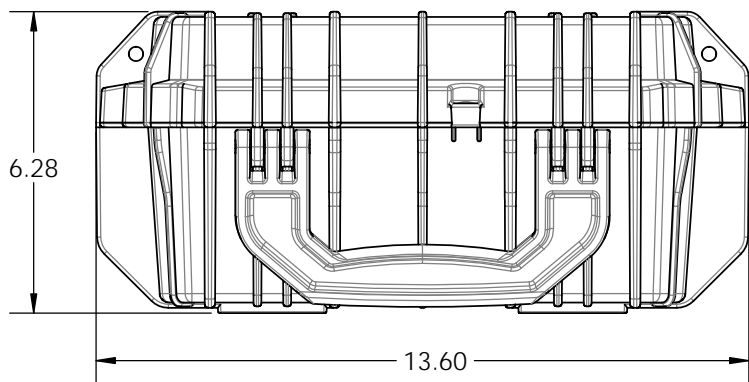

SERPAC SE430

Electronic Enclosures

SE430ML
Optional latch with metal lock. See note 4

NOTES:

- 1) Max. usable inside dimensions are: 11.22" X 8.26" X 5.65" (5.15" top of boss) dim. are approx.
- 2) Bosses on bottom use a 1/4 self tapping screw.
- 3) Dimensions to bottom of panel flange
- 4) Optional latches with Metal Lock Specify p/n SE430ML.