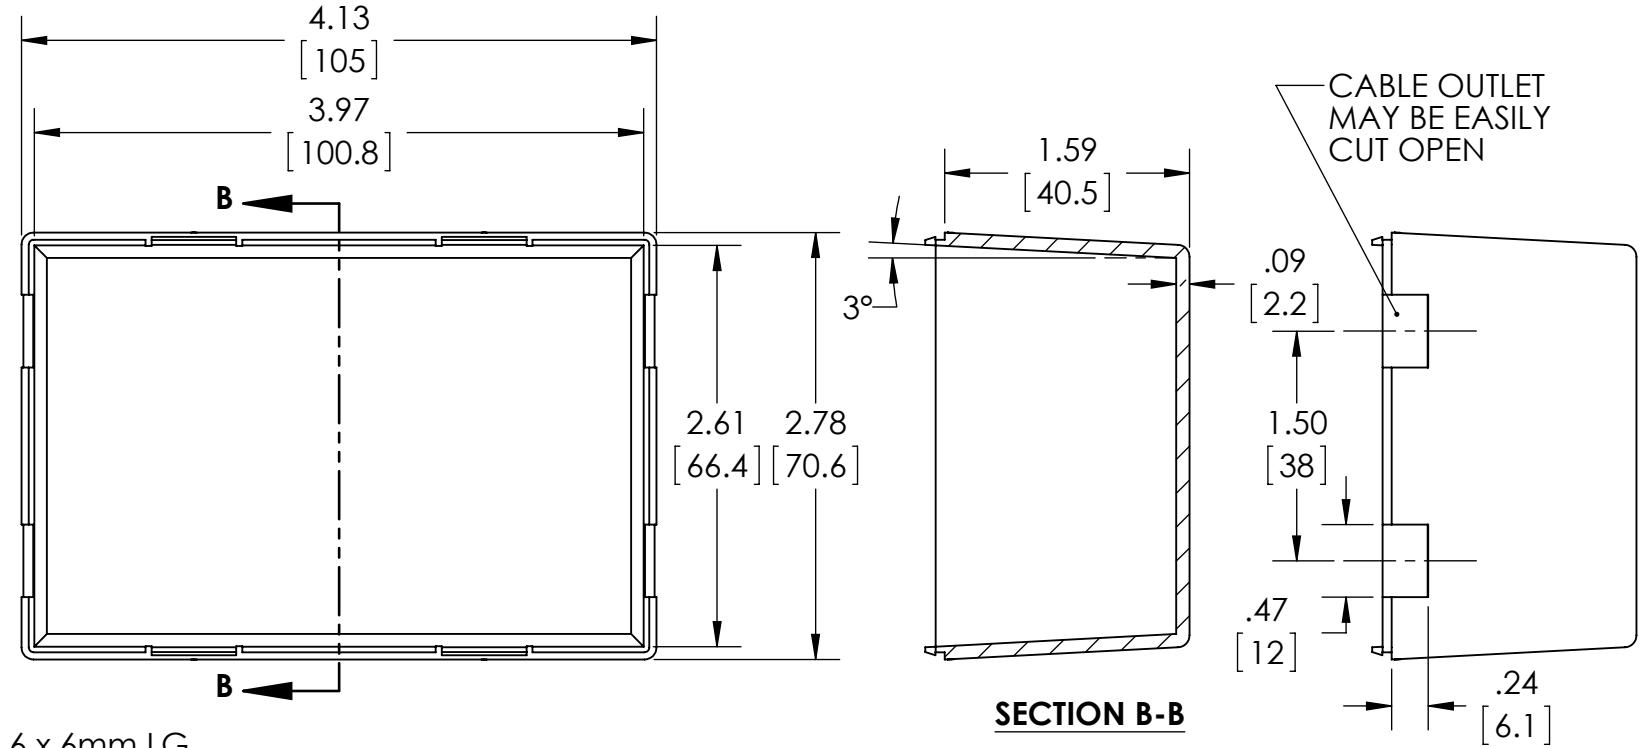

# SNAP UTILITY BOX

PART No.

CU-18429-B CU-18429-W

REVISION DATE

10-7-14

HOLES ACCEPT M2.6 x 6mm LG. SELF-TAPPING SCREWS FOR PCB MOUNTING

SECTION A-A

MATERIAL:  
ABS UL94-HB