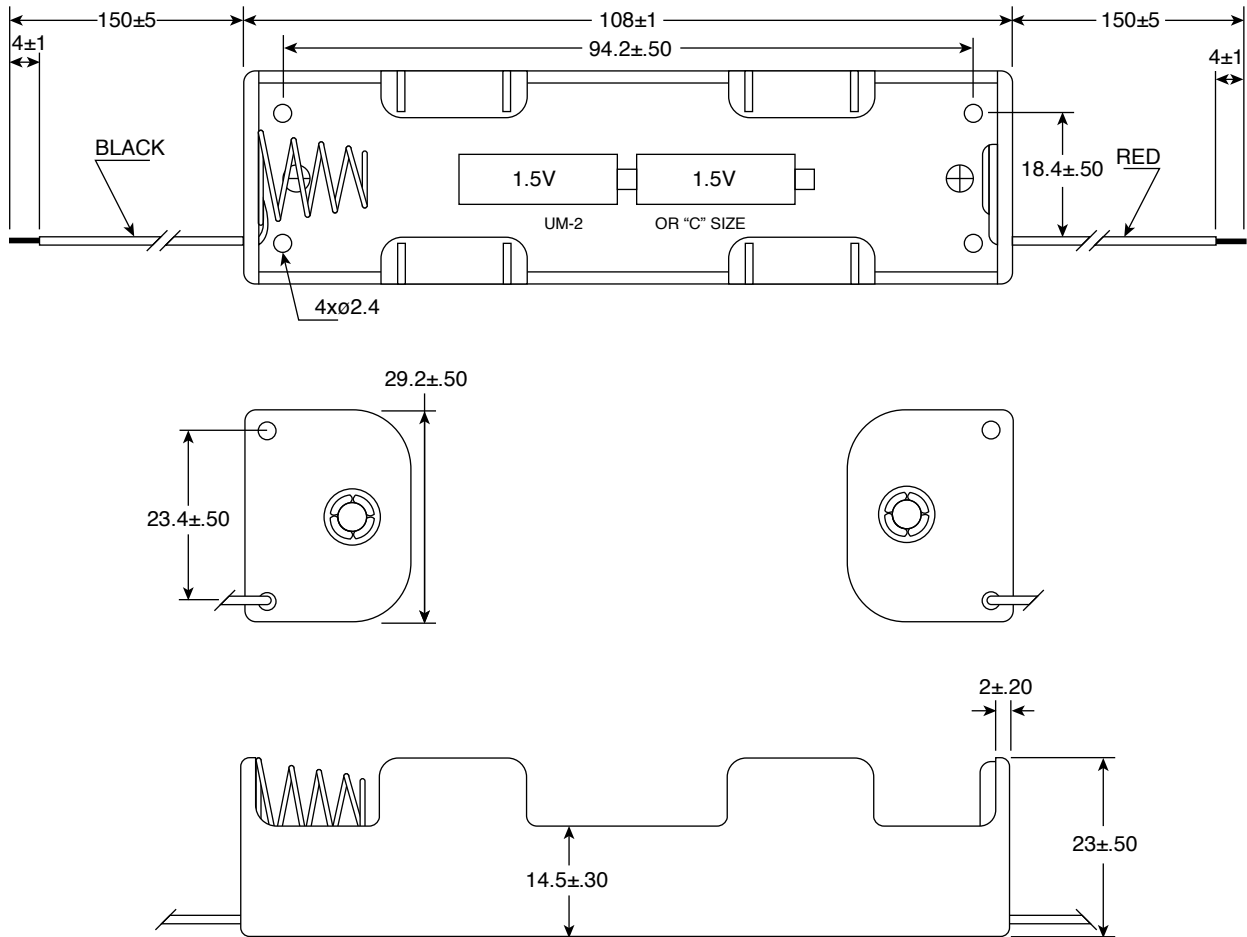

2 "C" Battery Holder with 6" Wire Leads

12BH225A-GR

DIMENSIONS: mm

Date Last Revised: 09-30-15

SPECIFICATIONS

Wire:	AWG #24 Black and Red: 150±5mm Strip and Tin: 4±1mm
Material:	P.P. Resin Black Color
Spring:	ø.8mm 65C Wire
RoHS Compliant	