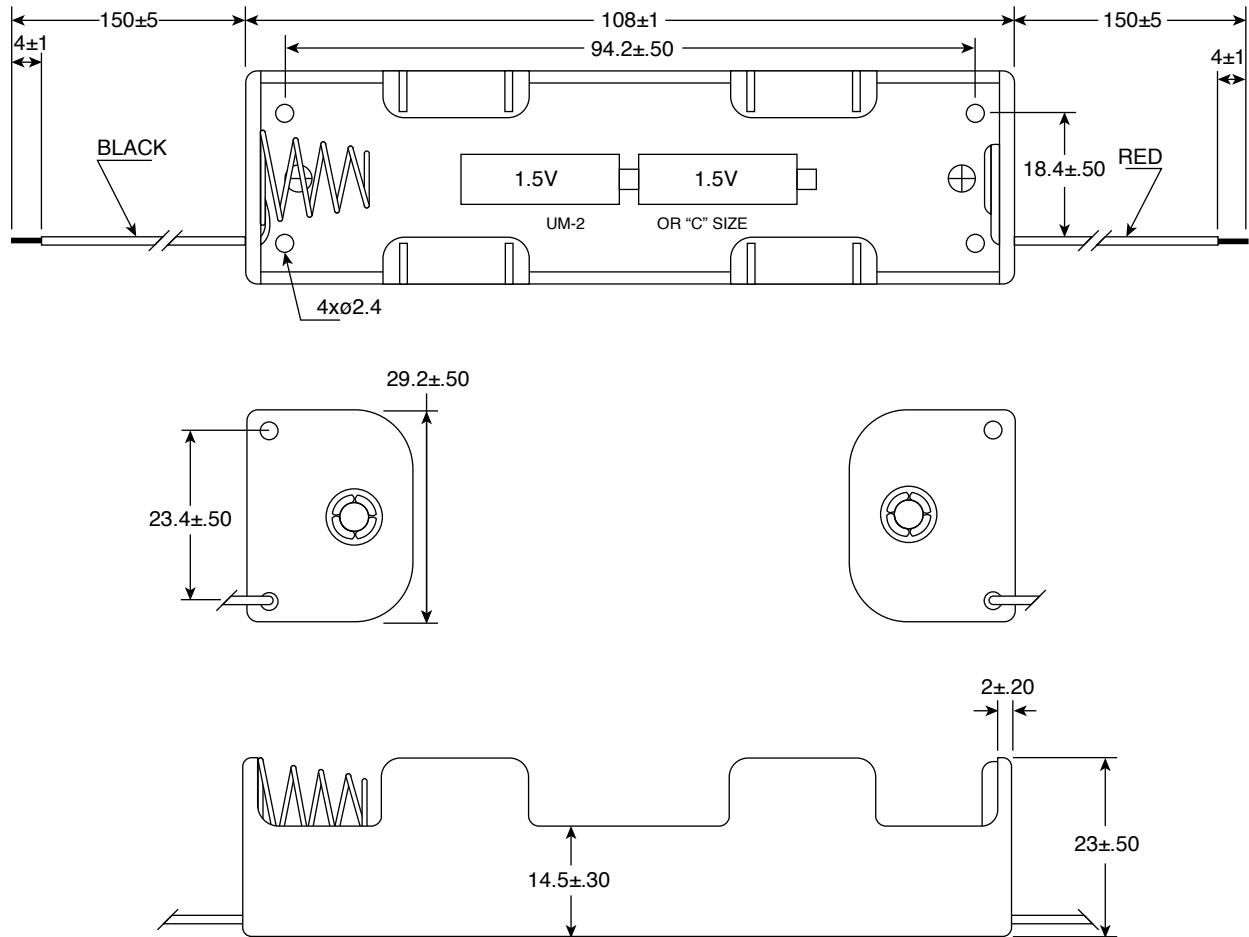

2 "C" Battery Holder with 6" Wire Leads

12BH225A-GR

DIMENSIONS: mm

Date Last Revised: 09-30-15

SPECIFICATIONS

Wire:	AWG #24 Black and Red: 150±5mm Strip and Tin: 4±1mm
Material:	P.P. Resin Black Color
Spring:	Ø.8mm 65C Wire
RoHS Compliant	