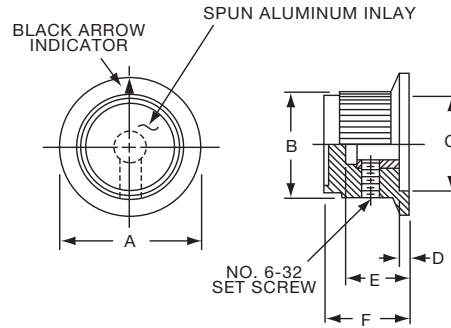

PKD SERIES

PKD60B1/4

PKD100B1/4

		Straight Knurl Aluminum Skirt w/Arrow Indicator					
Tyco Electronics	Alcoswitch	A	B	C	D	E	F
2-1437624-8	PKD60B1/8	.780(19.8)	.566(14.4)	.487(12.4)	.059(1.5)	.492(12.5)	.563(14.3)
2-1437624-7	PKD60B1/4	.780(19.8)	.566(14.4)	.487(12.4)	.059(1.5)	.492(12.5)	.563(14.3)
3-1437624-1	PKD70B1/4	1.02(25.9)	.750(19.1)	.700(17.8)	.080(2.0)	.490(12.5)	.610(15.5)
2-1437624-5	PKD100B1/4	1.29(32.8)	1.00(25.4)	.865(22.0)	.050(1.3)	.500(12.7)	.590(15.0)