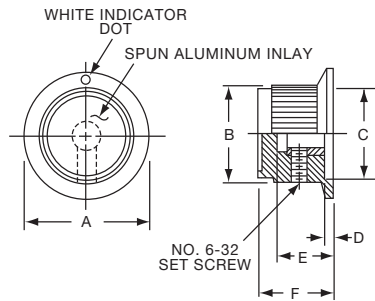

Knobs, Molded Phenolic

PH SERIES

PH15181/4

Tyco		Straight Knurl Less Indicator Line					
Electronics	Alcoswitch	A	B	C	D	E	F
1437624-2	PH15181/4	.996(25.3)	.972(24.7)	.799(20.3)	.472(12.0)	.669(17.0)	.157(3.99)

PK SERIES

PK50B1/8

PK701/4

Tyco		Straight Knurl with Dot Indicator on Skirt					
Electronics	Alcoswitch	A	B	C	D	E	F
1437624-7	PK50B1/8	.748(19.0)	.570(14.5)	.500(12.70)	.055(1.40)	.460(11.7)	.550(13.97)
1437624-6	PK50B1/4	.748(19.0)	.570(14.5)	.500(12.70)	.055(1.40)	.460(11.7)	.550(13.97)
1437624-8	PK70B1/4	.984(25.0)	.728(18.5)	.710(18.03)	.079(2.01)	.500(12.7)	.590(14.99)
1437624-9	PK90B1/4	1.25(31.8)	.985(25.0)	.870(22.01)	.098(2.49)	.470(11.9)	.595(15.10)