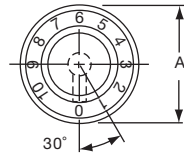

*1 Set screw 180° from indicator line.

PKS1132B91/4

K
P Series

Knobs, Molded Phenolic

PKS SERIES

PKS90B1/4

PKS90B101/4

Tyco Straight Knurl with Aluminum Skirt Choice of Arrow or 1-10 Numbers									
Electronics	Alcoswitch	A	B	C	D	E	F	Marking	
1437625-5	PKS90B1/4	1.42(36.1)	.917(23.3)	.780(19.8)	.065(1.65)	.490(12.5)	.596(15.1)	Arrow	
1437625-6	PKS90B101/4	1.42(36.1)	.917(23.3)	.780(19.8)	.065(1.65)	.490(12.5)	.596(15.1)	Numbers	