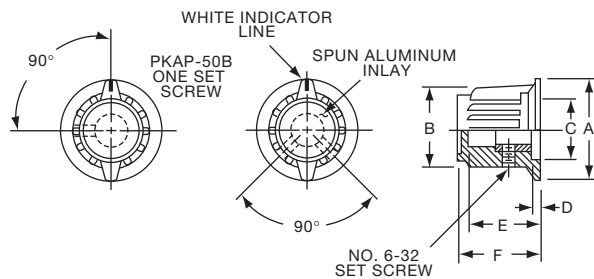

PKA SERIES

PKA50B1/4

PKA90B1/4

Tyco Electronics Alcoswitch		Ribbed with Line Indicator on Skirt					
		A	B	C	D	E	F
1-1437624-1	PKA50B1/8	.795(20.2)	.580(14.7)	.540(13.7)	.080(2.03)	.450(11.4)	.590(15.0)
1-1437624-0	PKA50B1/4	.795(20.2)	.580(14.7)	.540(13.7)	.080(2.03)	.450(11.4)	.590(15.0)
1-1437624-4	PKA55B1/8	.780(19.8)	.580(14.7)	.475(12.1)	.135(3.43)	.585(14.9)	.675(17.2)
1-1437624-3	PKA55B1/4	.780(19.8)	.580(14.7)	.475(12.1)	.135(3.43)	.585(14.9)	.675(17.2)
1-1437624-5	PKA70B1/4	.980(24.9)	.740(18.8)	.680(17.3)	.118(3.00)	.650(16.5)	.750(19.1)
1-1437624-7	PKA90B1/4	1.375(34.9)	.970(24.6)	.670(17.0)	.195(4.95)	.750(19.1)	.840(21.3)