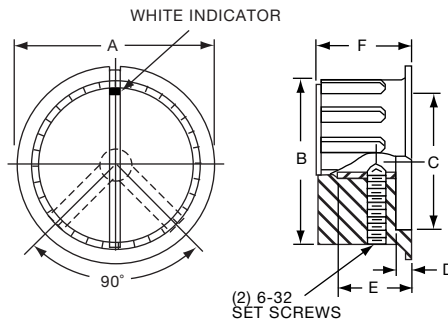

PKX SERIES

Tyco Ribbed Body, Matte Finish with White Square Indicator on Top						
Electronics	Alcoswitch	A	B	C	D	F
1-1437625-1	PKX100B1/4	1.17(29.7)	.970(24.6)	.780(19.81)	.114(2.90)	.674(17.12)
1-1437625-2	PKX110B1/4	1.37(34.8)	1.120(28.45)	.940(23.88)	.100(2.54)	.705(17.91)
1-1437625-3	PKX130B1/4	1.57(40.0)	1.308(33.22)	1.09(27.6)	.118(3.00)	.750(19.05)

K

P Series