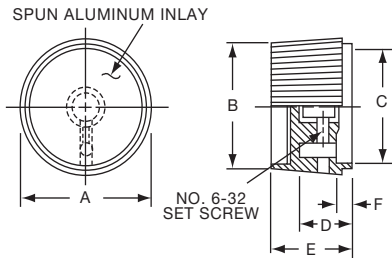

Knobs, Molded Phenolic

PH SERIES

PH15181/4

Tyco		Straight Knurl Less Indicator Line					
Electronics	Alcoswitch	A	B	C	D	E	F
1437624-2	PH15181/4	.996(25.3)	.972(24.7)	.799(20.3)	.472(12.0)	.669(17.0)	.157(3.99)

PK SERIES

PK50B1/8

PK701/4

Tyco		Straight Knurl with Dot Indicator on Skirt					
Electronics	Alcoswitch	A	B	C	D	E	F
1437624-7	PK50B1/8	.748(19.0)	.570(14.5)	.500(12.70)	.055(1.40)	.460(11.7)	.550(13.97)
1437624-6	PK50B1/4	.748(19.0)	.570(14.5)	.500(12.70)	.055(1.40)	.460(11.7)	.550(13.97)
1437624-8	PK70B1/4	.984(25.0)	.728(18.5)	.710(18.03)	.079(2.01)	.500(12.7)	.590(14.99)
1437624-9	PK90B1/4	1.25(31.8)	.985(25.0)	.870(22.01)	.098(2.49)	.470(11.9)	.595(15.10)