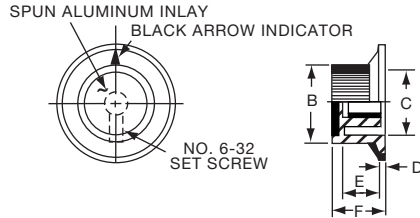

*1 Set screw 180° from indicator line.

PKS1132B91/4

K
P Series

Knobs, Molded Phenolic

PKS SERIES

PKS90B1/4

PKS90B101/4

Tyco Straight Knurl with Aluminum Skirt Choice of Arrow or 1-10 Numbers									
Electronics	Alcoswitch	A	B	C	D	E	F	Marking	
1437625-5	PKS90B1/4	1.42(36.1)	.917(23.3)	.780(19.8)	.065(1.65)	.490(12.5)	.596(15.1)	Arrow	
1437625-6	PKS90B101/4	1.42(36.1)	.917(23.3)	.780(19.8)	.065(1.65)	.490(12.5)	.596(15.1)	Numbers	