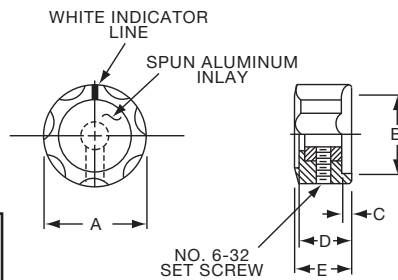

Knobs, Molded Phenolic

PKDT SERIES

Tyco Black Spin Cap with "Diamond Cut" and Arrow Indicator							
Electronics	Alcoswitch	A	B	C	D	E	F
3-1437624-9	PKDT70B1/4	1.03(26.0)	.738(18.8)	.720(18.3)	.098(2.49)	.500(12.7)	.635(16.1)
3-1437624-3	PKDT100B1/4	1.29(32.8)	1.02(25.9)	.860(21.8)	.042(1.07)	.500(12.7)	.638(16.2)

PKDT SERIES

Tyco Black Spin Cap with "Diamond Cut" & 0-10 Numerals							
Electronics	Alcoswitch	A	B	C	D	E	F
3-1437624-8	PKDT60B101/8	.778(19.8)	.605(15.4)	.560(12.5)	.060(1.53)	.392(9.96)	.562(14.3)
4-1437624-0	PKDT70B101/4	1.03(26.0)	.738(18.8)	.720(18.3)	.098(2.49)	.500(12.7)	.635(16.1)
3-1437624-4	PKDT100B101/4	1.29(32.8)	1.02(25.9)	.860(21.8)	.042(1.07)	.500(12.7)	.638(16.2)

PKE SERIES

Tyco Fluted with Indicator Line					
Electronics	Alcoswitch	A	B	C	E
4-1437624-4	PKE60B1/8	.626(15.9)	.472(12.0)	.091(2.31)	.472(12.0)
4-1437624-3	PKE60B1/4	.626(15.9)	.472(12.0)	.091(2.31)	.394(10.0)
4-1437624-5	PKE90B1/4	.890(22.6)	.724(18.4)	.098(2.49)	.480(12.2)

PKES SERIES

Tyco Fluted with Skirt and Indicator Line							
Electronics	Alcoswitch	A	B	C	D	E	F
5-1437624-1	PKES60B1/8	.748(19.0)	.618(15.7)	.460(11.7)	.090(2.29)	.370(9.40)	.470(11.9)
5-1437624-0	PKES60B1/4	.748(19.0)	.618(15.7)	.460(11.7)	.090(2.29)	.370(9.40)	.470(11.9)
5-1437624-2	PKES70B1/4	.855(21.7)	.744(18.9)	.705(17.9)	.080(2.03)	.421(10.7)	.526(13.4)
5-1437624-3	PKES90B1/4	1.01(25.7)	.889(22.6)	.846(21.5)	.079(2.01)	.421(10.7)	.570(14.5)
4-1437624-6	PKES120B1/4	1.30(32.9)	1.16(29.5)	1.02(25.9)	.118(3.00)	.500(12.7)	.628(16.0)
4-1437624-7	PKES140B1/4	1.50(38.1)	1.37(34.9)	1.22(30.9)	.118(3.00)	.540(13.7)	.693(17.6)
4-1437624-8	PKES150B1/4	1.77(44.9)	1.55(39.4)	1.41(35.9)	.118(3.00)	.733(18.6)	.831(21.1)