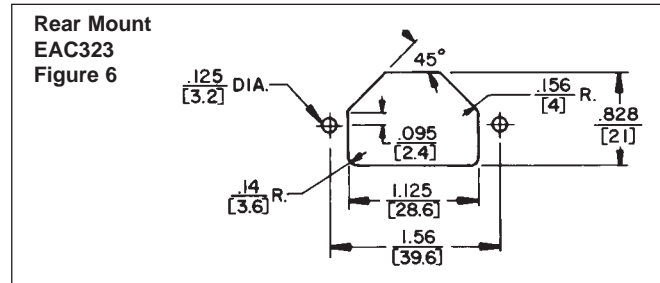

EAC RECEPTACLES

SERIES EAC

Note: Unless otherwise specified, all dimension tolerances are ± .01 inch (+0.25 mm)

DIMENSIONS ARE FOR REFERENCE ONLY Inch
(mm)

NOTE: Contact your Switchcraft Representative for price and delivery.