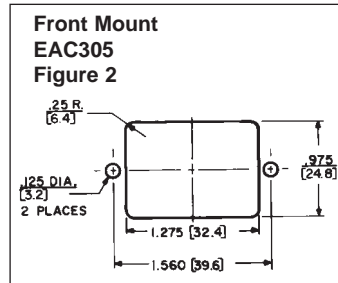

EAC RECEPTACLES

SERIES EAC

Note: Unless otherwise specified, all dimension tolerances are ± .01 inch (+0.25 mm)

DIMENSIONS ARE FOR REFERENCE ONLY Inch
(mm)

NOTE: Contact your Switchcraft Representative for price and delivery.