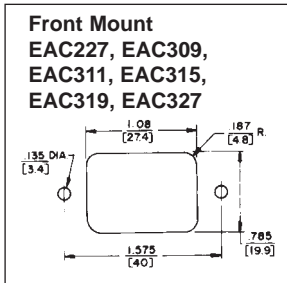

EAC RECEPTACLES

SERIES EAC

Note: Unless otherwise specified, all dimension tolerances are ± .01 inch (+0.25 mm)

DIMENSIONS ARE FOR REFERENCE ONLY Inch
(mm)

NOTE: Contact your Switchcraft Representative for price and delivery.