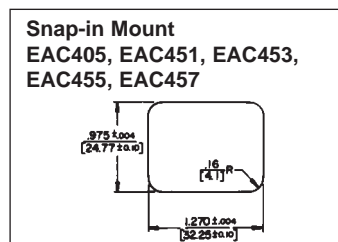

EAC RECEPTACLES

SERIES EAC

Note: Unless otherwise specified, all dimension tolerances are ± .01 inch (+0.25 mm)

DIMENSIONS ARE FOR REFERENCE ONLY Inch
(mm)

NOTE: Contact your Switchcraft Representative for price and delivery.