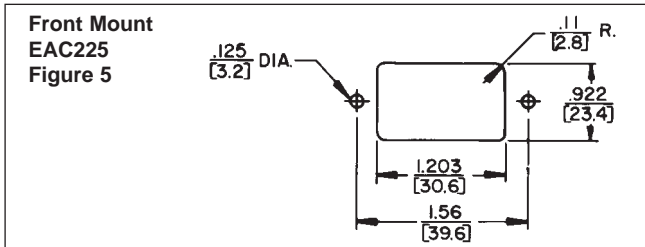

EAC RECEPTACLES

SERIES EAC

Note: Unless otherwise specified, all dimension tolerances are ± .01 inch (+0.25 mm)

DIMENSIONS ARE FOR REFERENCE ONLY Inch
(mm)

NOTE: Contact your Switchcraft Representative for price and delivery.