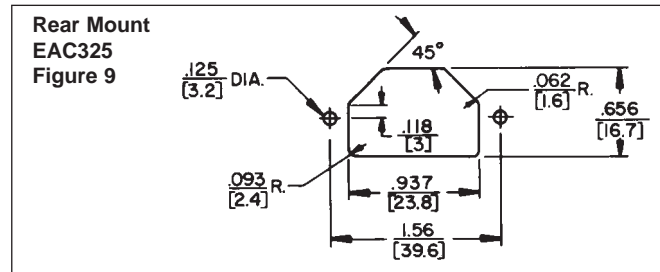

EAC RECEPTACLES

SERIES EAC

Note: Unless otherwise specified, all dimension tolerances are ± .01 inch (+0.25 mm)

DIMENSIONS ARE FOR REFERENCE ONLY Inch
(mm)

NOTE: Contact your Switchcraft Representative for price and delivery.