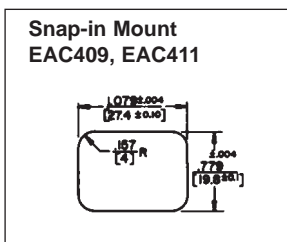

EAC RECEPTACLES

SERIES EAC

Note: Unless otherwise specified, all dimension tolerances are ± .01 inch (+0.25 mm)

DIMENSIONS ARE FOR REFERENCE ONLY Inch
(mm)

NOTE: Contact your Switchcraft Representative for price and delivery.