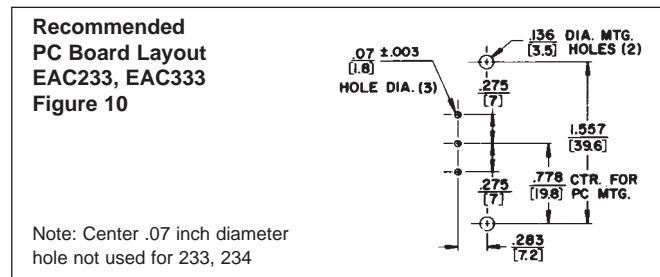

EAC RECEPTACLES

SERIES EAC

Note: Unless otherwise specified, all dimension tolerances are ± .01 inch (+0.25 mm)

DIMENSIONS ARE FOR REFERENCE ONLY Inch
(mm)

NOTE: Contact your Switchcraft Representative for price and delivery.