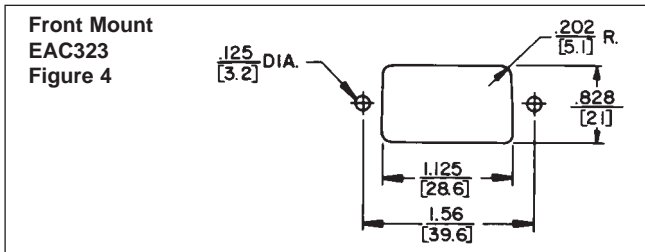

EAC RECEPTACLES

SERIES EAC

Note: Unless otherwise specified, all dimension tolerances are ± .01 inch (+0.25 mm)

DIMENSIONS ARE FOR REFERENCE ONLY Inch
(mm)

NOTE: Contact your Switchcraft Representative for price and delivery.