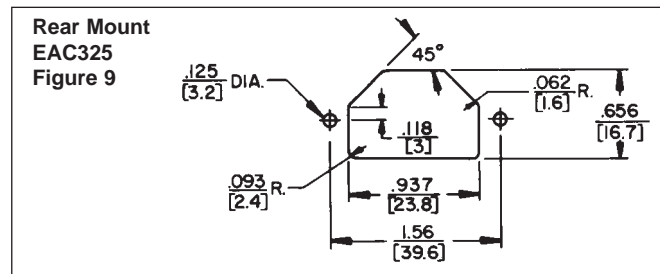

EAC RECEPTACLES

SERIES EAC

Note: Unless otherwise specified, all dimension tolerances are ± .01 inch (+0.25 mm)

DIMENSIONS ARE FOR REFERENCE ONLY Inch
(mm)

NOTE: Contact your Switchcraft Representative for price and delivery.