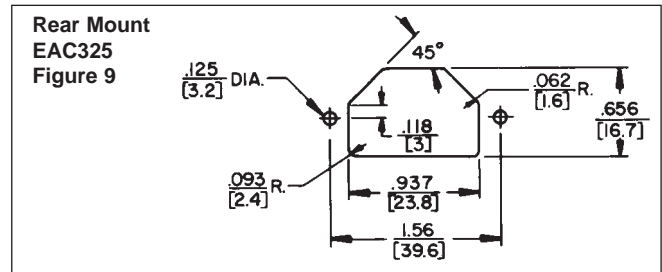

EAC RECEPTACLES

SERIES EAC

Note: Unless otherwise specified, all dimension tolerances are ± .01 inch (+0.25 mm)

DIMENSIONS ARE FOR REFERENCE ONLY Inch
(mm)

NOTE: Contact your Switchcraft Representative for price and delivery.