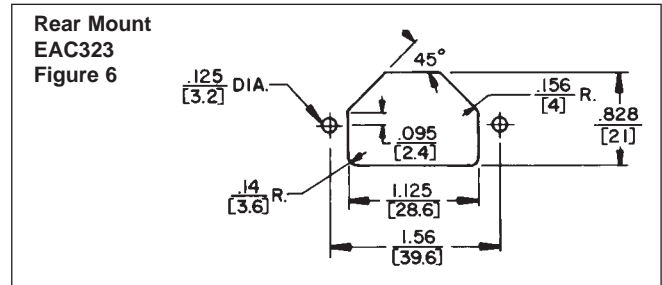

EAC RECEPTACLES

SERIES EAC

Note: Unless otherwise specified, all dimension tolerances are ± .01 inch (+0.25 mm)

DIMENSIONS ARE FOR REFERENCE ONLY Inch
(mm)

NOTE: Contact your Switchcraft Representative for price and delivery.