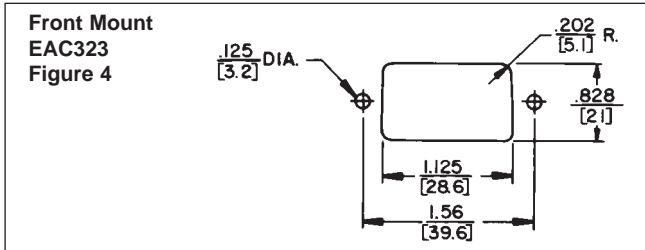

EAC RECEPTACLES

SERIES EAC

Note: Unless otherwise specified, all dimension tolerances are ± .01 inch (+0.25 mm)

DIMENSIONS ARE FOR REFERENCE ONLY Inch
(mm)

NOTE: Contact your Switchcraft Representative for price and delivery.