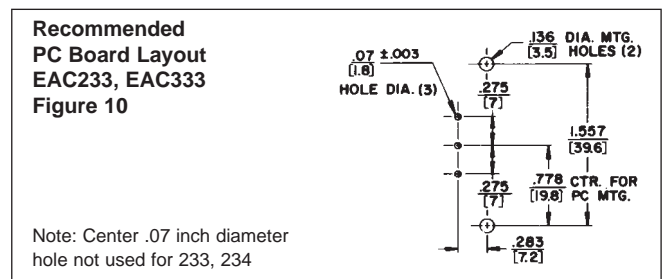

EAC RECEPTACLES

SERIES EAC

Note: Unless otherwise specified, all dimension tolerances are ± .01 inch (+0.25 mm)

DIMENSIONS ARE FOR REFERENCE ONLY Inch
(mm)

NOTE: Contact your Switchcraft Representative for price and delivery.