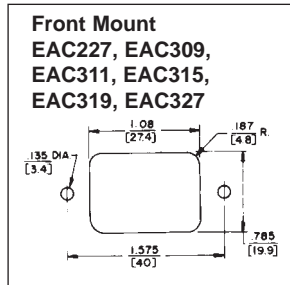

EAC RECEPTACLES

SERIES EAC

Note: Unless otherwise specified, all dimension tolerances are ± .01 inch (+0.25 mm)

DIMENSIONS ARE FOR REFERENCE ONLY Inch
(mm)

NOTE: Contact your Switchcraft Representative for price and delivery.