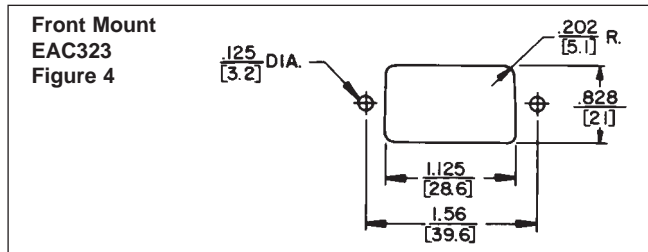

EAC RECEPTACLES

SERIES EAC

Note: Unless otherwise specified, all dimension tolerances are ± .01 inch (+0.25 mm)

DIMENSIONS ARE FOR REFERENCE ONLY Inch
(mm)

NOTE: Contact your Switchcraft Representative for price and delivery.