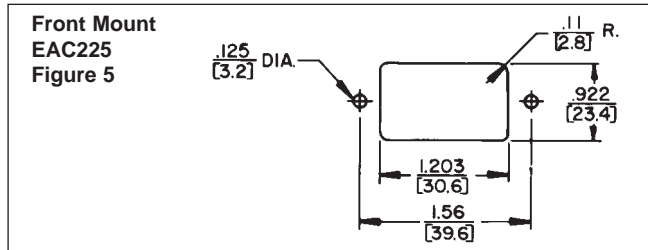

EAC RECEPTACLES

SERIES EAC

Note: Unless otherwise specified, all dimension tolerances are ± .01 inch (+0.25 mm)

DIMENSIONS ARE FOR REFERENCE ONLY Inch
(mm)

NOTE: Contact your Switchcraft Representative for price and delivery.