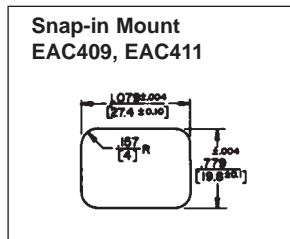

EAC RECEPTACLES

SERIES EAC

Note: Unless otherwise specified, all dimension tolerances are ± .01 inch (+0.25 mm)

DIMENSIONS ARE FOR REFERENCE ONLY Inch
(mm)

NOTE: Contact your Switchcraft Representative for price and delivery.