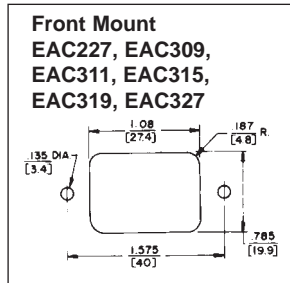

EAC RECEPTACLES

SERIES EAC

Note: Unless otherwise specified, all dimension tolerances are ± .01 inch (+0.25 mm)

DIMENSIONS ARE FOR REFERENCE ONLY Inch
(mm)

NOTE: Contact your Switchcraft Representative for price and delivery.