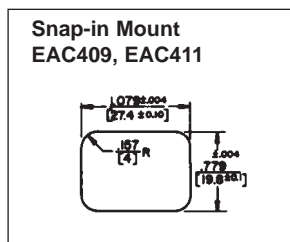

EAC RECEPTACLES

SERIES EAC

Note: Unless otherwise specified, all dimension tolerances are ± .01 inch (+0.25 mm)

DIMENSIONS ARE FOR REFERENCE ONLY Inch
(mm)

NOTE: Contact your Switchcraft Representative for price and delivery.