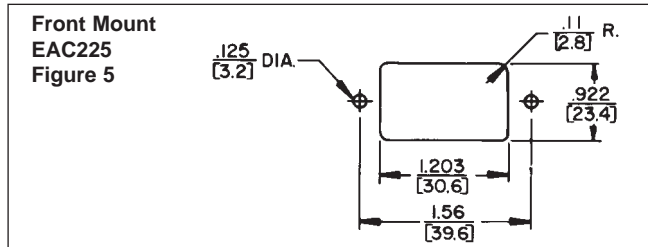

EAC RECEPTACLES

SERIES EAC

Note: Unless otherwise specified, all dimension tolerances are ± .01 inch (+0.25 mm)

DIMENSIONS ARE FOR REFERENCE ONLY Inch
(mm)

NOTE: Contact your Switchcraft Representative for price and delivery.