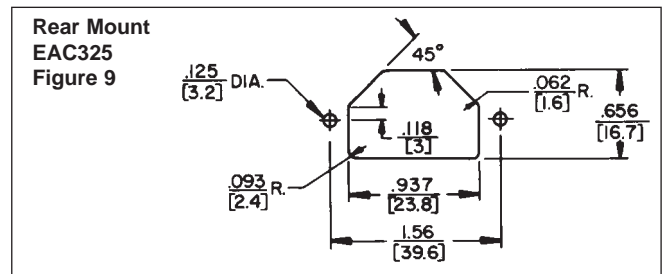

EAC RECEPTACLES

SERIES EAC

Note: Unless otherwise specified, all dimension tolerances are ± .01 inch (+0.25 mm)

DIMENSIONS ARE FOR REFERENCE ONLY Inch
(mm)

NOTE: Contact your Switchcraft Representative for price and delivery.