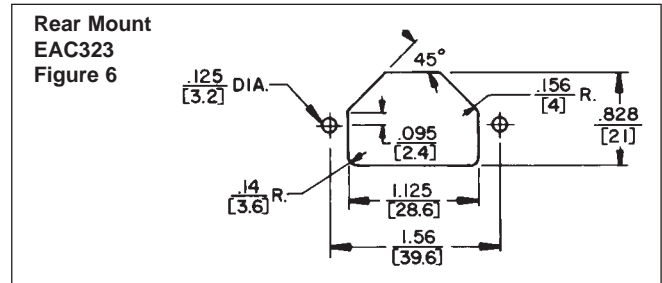

EAC RECEPTACLES

SERIES EAC

Note: Unless otherwise specified, all dimension tolerances are ± .01 inch (+0.25 mm)

DIMENSIONS ARE FOR REFERENCE ONLY Inch
(mm)

NOTE: Contact your Switchcraft Representative for price and delivery.