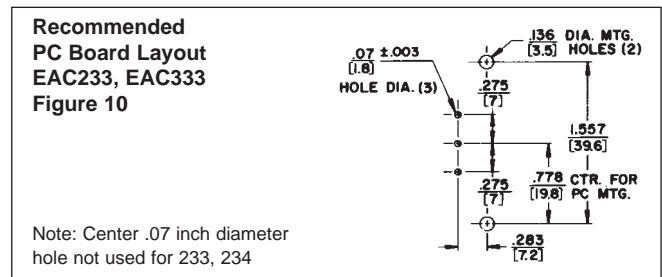

EAC RECEPTACLES

SERIES EAC

Note: Unless otherwise specified, all dimension tolerances are ± .01 inch (+0.25 mm)

DIMENSIONS ARE FOR REFERENCE ONLY Inch
(mm)

NOTE: Contact your Switchcraft Representative for price and delivery.