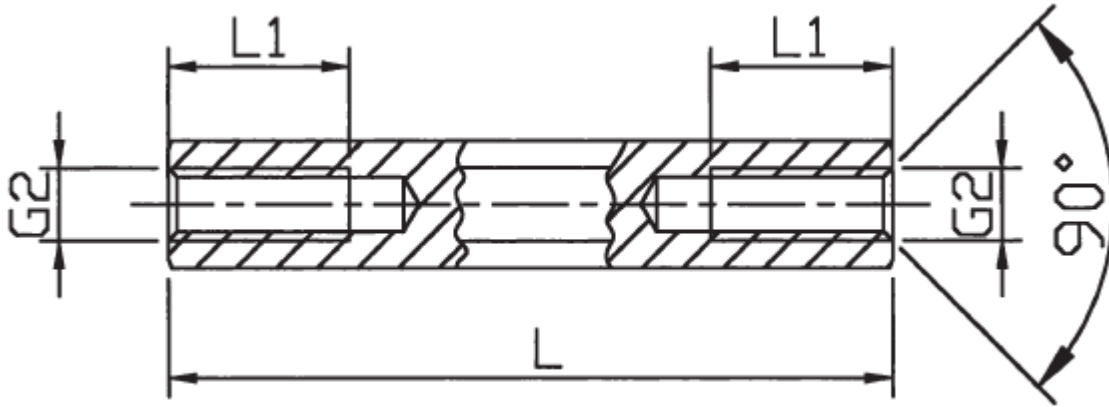

970120354

970120354

Material: CuZn39 Pb3
Surface: nickel-plated

BRASS SPACER internal/external

SW 5	L1 = 6.0 mm			Drawn Mark Wirth 2010-02-25	Last Update Mark Wirth 2010-02-25
G1,G2 = M 3					
L = 12.0 mm					