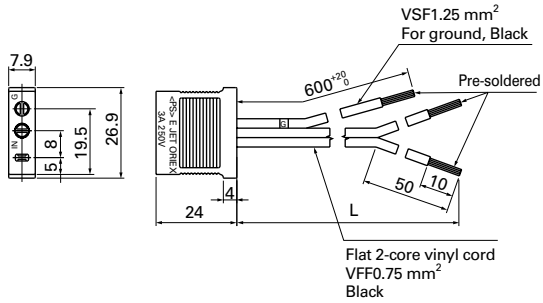

Products compliant with electrical appliance and material safety law

For 120×120×38 mm (not including AC/DC fan)

Model no.	Power cord length [L] (mm)	Mass (g)
489-006-L10	1000	47
489-006-L21	2100	76
489-006-L35	3500	114