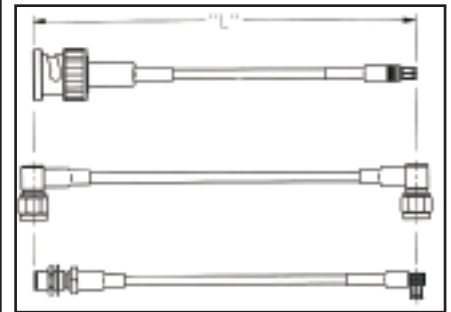

Johnson's® cable length applies to the end of straight connectors. The length is applied to the vertical centroid of right angle connectors.

If you don't see the cable assembly you require we can design and manufacture one to meet your unique specifications!