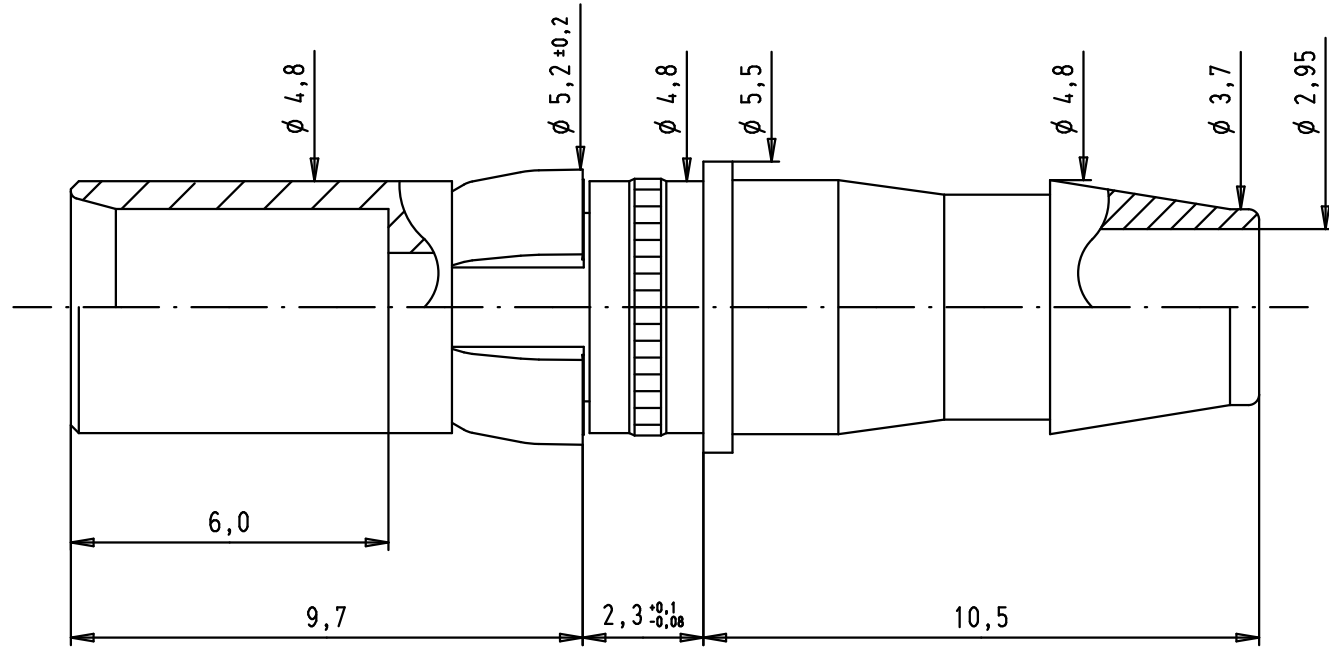

A

				Dot.	Name	 All Dim. in mm Orig. Size DIN A 4	Straight female pneumatic contact for 4 mm inner diameter compressed air tube	Moßstab/ Scale
			Detail.	25/04/07	PK			7:1
			Insp.					
			Stand.					
	33985	25/04/07	PK	HARTING EURL F-95972 Paris			TB 09 69 187 0063	Blatt/ Page
	Mod.	Dot.	Name				Sub.	1 1