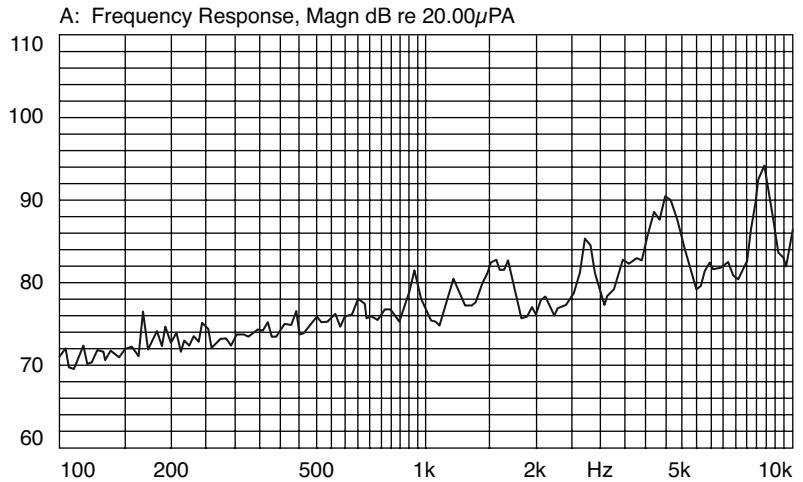

Part Number:

254-PB138-ROX

Piezoelectric Buzzer

KT-400370

Electrical Specifications:

- Rated Voltage: 10 Vp-p
- Operating Voltage: 1~30 Vp-p
- Rated Current: 5mA(max)
- Sound Output At 10cm: 80dBA(min)
- Resonant Frequency: 4800Hz \pm 500
- Capacitance: 15000pF \pm 30% At 1KHz