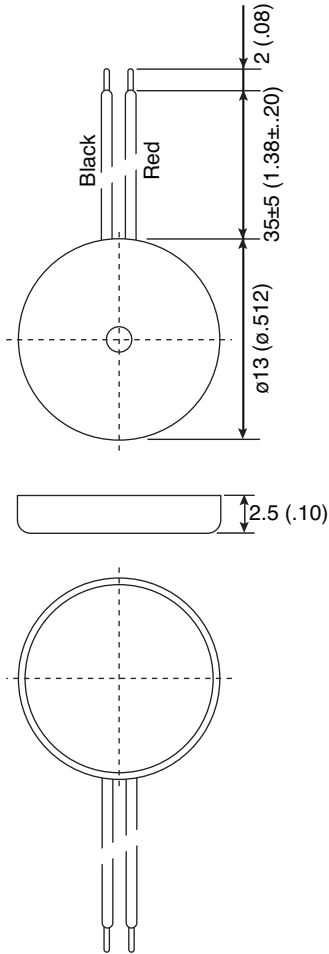

Part Number:

254-PB138-ROX

Piezoelectric Buzzer

KT-400370

Electrical Specifications:

- Rated Voltage: 10 Vp-p
- Operating Voltage: 1~30 Vp-p
- Rated Current: 5mA(max)
- Sound Output At 10cm: 80dBA(min)
- Resonant Frequency: 4800Hz \pm 500
- Capacitance: 15000pF \pm 30% At 1KHz