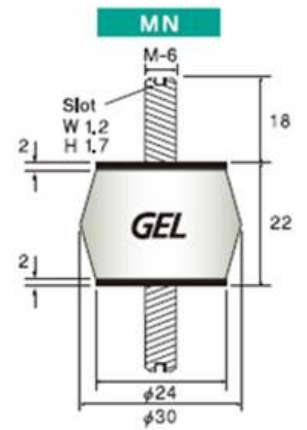

Type MN

Part No.	Optimum Load (kg/4 points)	Resonance Point (Hz)	Resonance Magnification (dB)	Recommended Frequency (Hz)
MN-3	8 ~ 14	12 ~ 10	12	17 ~
MN-5	14 ~ 22	11 ~ 10	14 ~ 13	16 ~
MN-7	22 ~ 34	11 ~ 10	16 ~ 15	16 ~
MN-10	34 ~ 50	11 ~ 10	20 ~ 18	16 ~

Bolt material : Iron with trivalent chromate plating