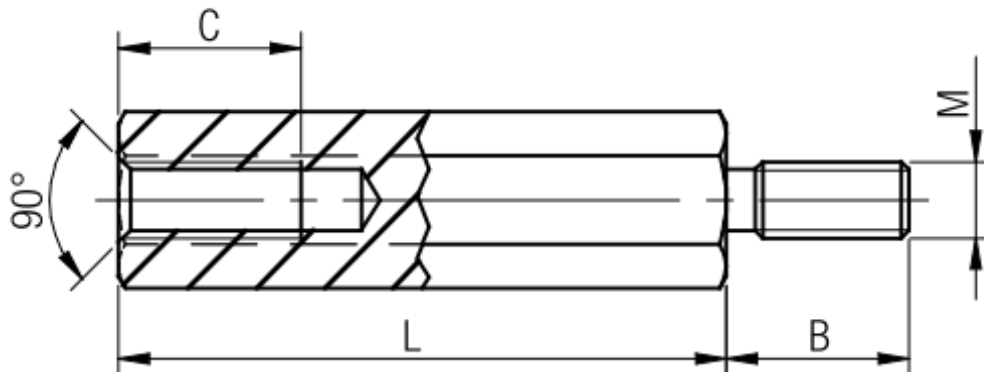

971050366

L [mm]	B [mm]	C [mm]	M	SW
5.0	6.0	2.5	3	6

971050366

ALUMINIUM SPACER internal/external

 Material: **AlCuBiPb** (3.1655)
 Surface: blank

 Drawn
 Mark Wirth
 2011-08-11

 Last Update
 Mark Wirth
 2011-08-11