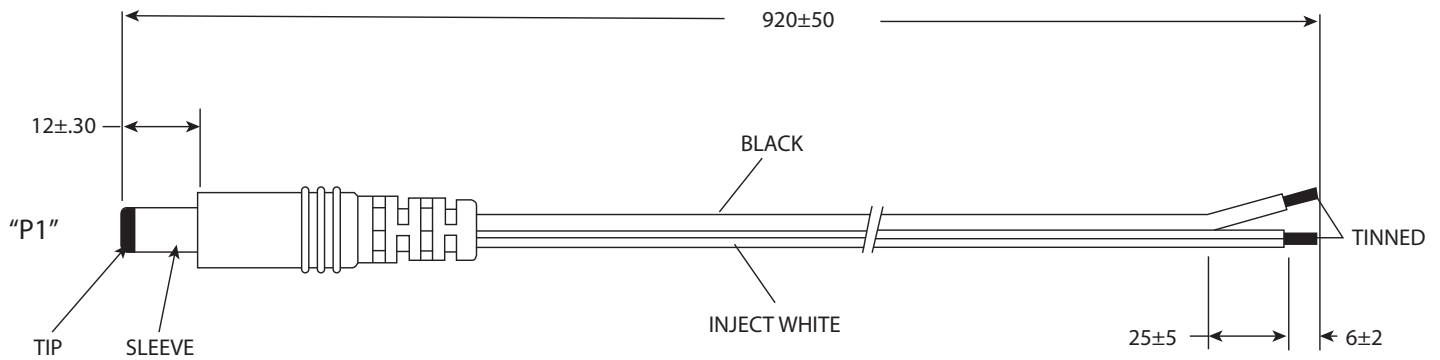

DIMENSIONS: mm

CONNECTION	
P1	COLOR
TIP	INJECT WHITE
SLEEVE	BLACK

Specifications:

- Operating Temperature: $-10^{\circ}\text{C} \pm 60^{\circ}\text{C}$
- Insulation Resistance: DC/250V 10MΩ MIN.
- Withstand Voltage: AC/250V 5mA For One Minute.
- Current Rating: 2A
- Tensile Strength: DC Plug overmold to cable shall withstand 2kgf pull for one minute.