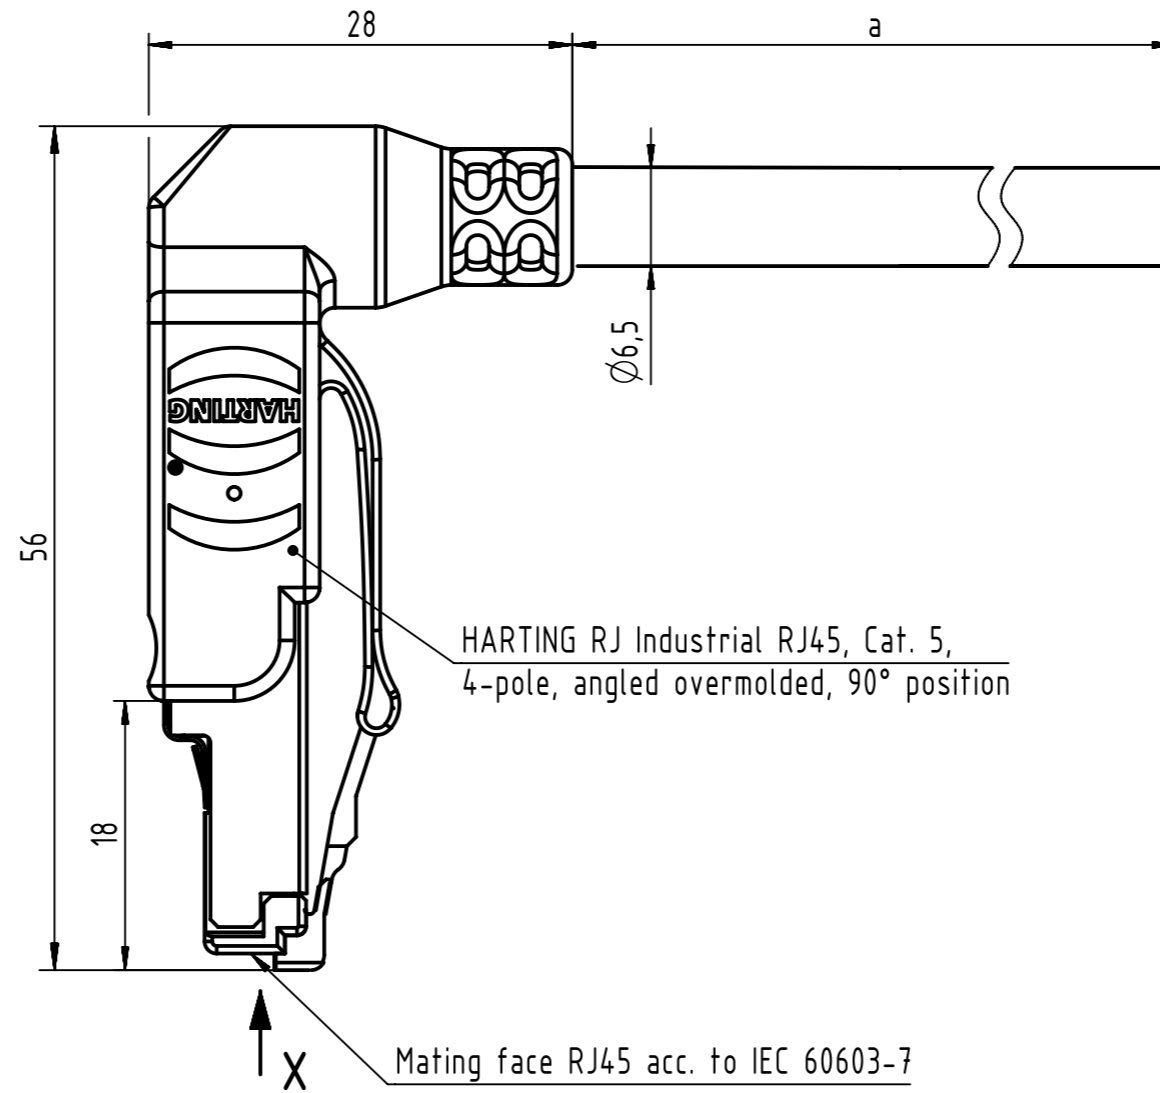

Connector Location A

Connector Location B

X
male

Loading-Plan

- Protection level: IP20
- Temperature range: -40°C ... +70°C

	All rights reserved		Tech. Character.		Free size tol.		According to production drawing		
	Department HCS - RO		Created by STOCHECIC Stochechi	Inspected by COSTEA Costea	Standardisation MUNTEANV Muntean	Date 2018-05-17	State Final Release		
HARTING Customised Solutions D-32339 Espelkamp		Title RJ Industrial Cable Assembly					Doc-Key / ECM-Nr. 100155463/UGD/013/C 500000135295		
		Type TB	Number 09470400XXX			Rev. C	Page 1/2		