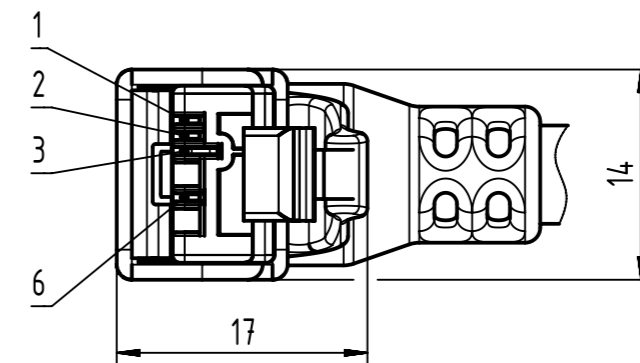

Connector Location A

Connector Location B

X
male

Loading-Plan

- Protection level: IP20
- Temperature range: -40°C ... +70°C

	All rights reserved		Tech. Character.		Free size tol.		According to production drawing		
	Department HCS - RO		Created by STOCHECIC Stochechi	Inspected by COSTEA Costea	Standardisation MUNTEANV Muntean	Date 2018-05-17	State Final Release		
HARTING Customised Solutions D-32339 Espelkamp		Title RJ Industrial Cable Assembly					Doc-Key / ECM-Nr. 100155463/UGD/013/C 500000135295		
		Type TB	Number 09470400XXX			Rev. C	Page 1/2		