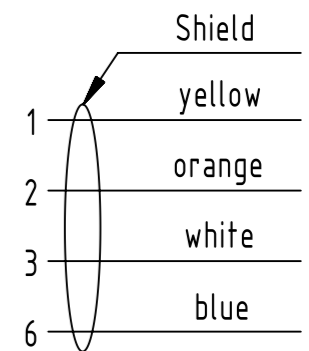

Connector Location A

Connector Location B

X
male

Loading-Plan

- Protection level: IP20
- Temperature range: -40°C ... +70°C

	All rights reserved		Tech. Character.		Free size tol.		According to production drawing		
	Department HCS - RO		Created by STOCHECIC Stochechi	Inspected by COSTEA Costea	Standardisation MUNTEANV Muntean	Date 2018-05-17	State Final Release		
HARTING Customised Solutions D-32339 Espelkamp		Title RJ Industrial Cable Assembly					Doc-Key / ECM-Nr. 100155463/UGD/013/C 500000135295		
		Type TB	Number 09470400XXX			Rev. C	Page 1/2		