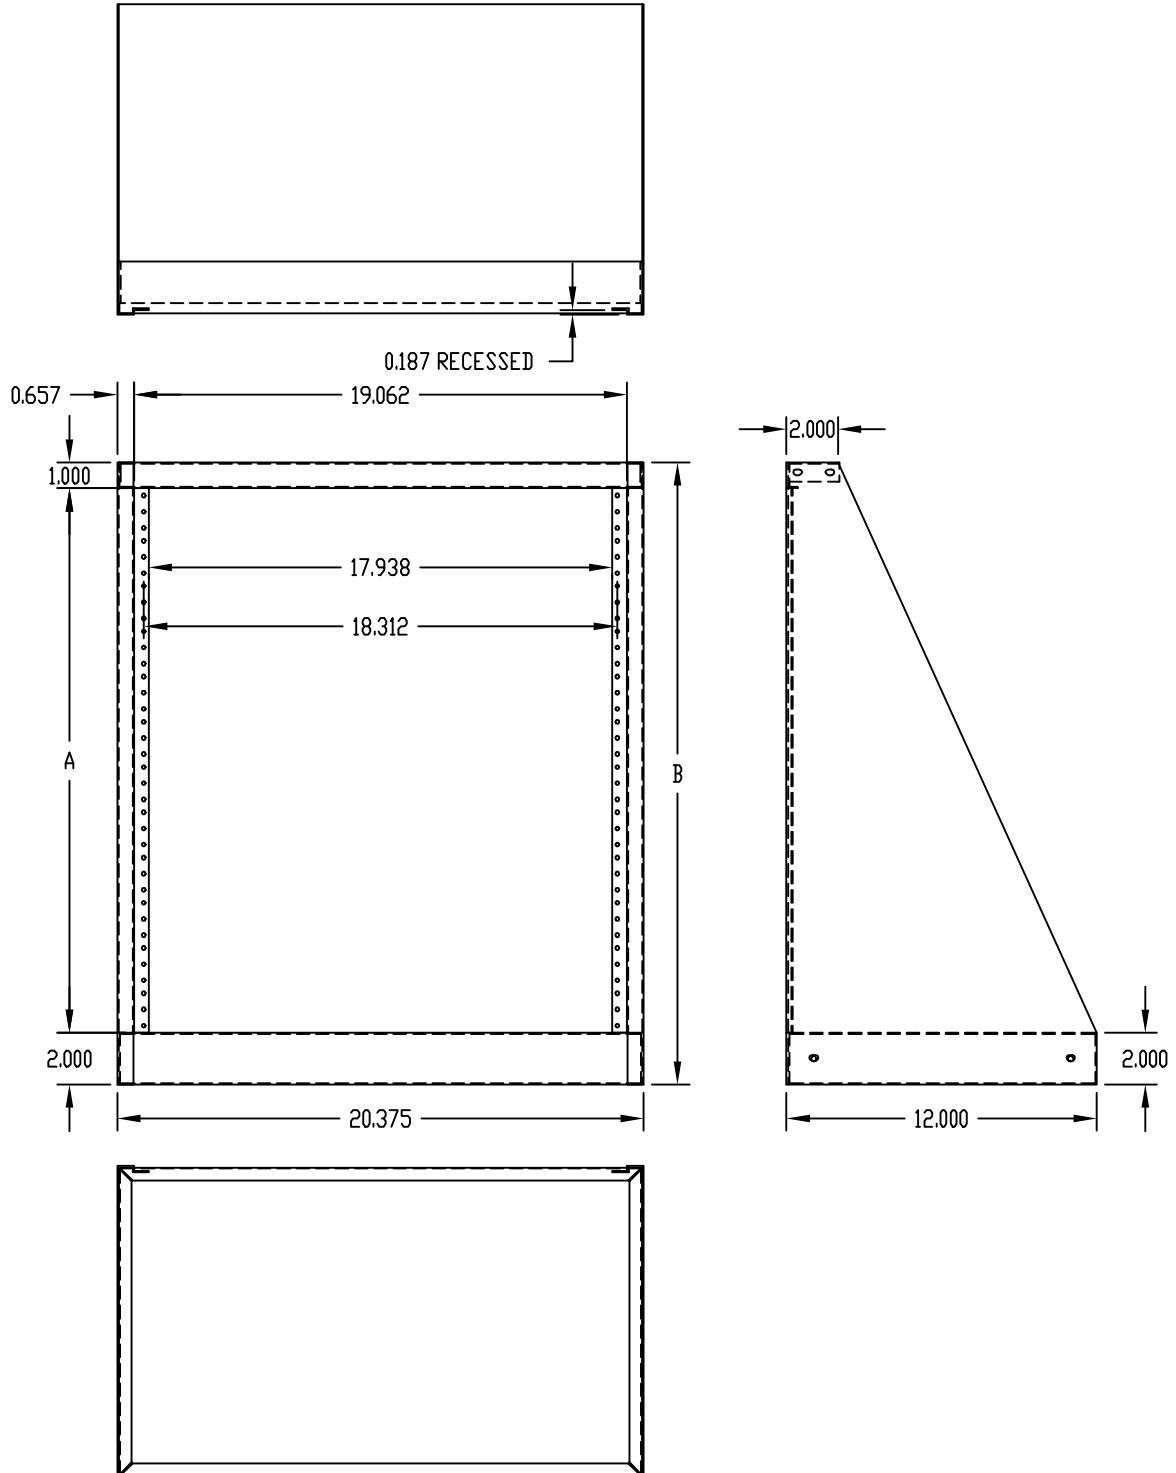

PART NAME

TABLE TOP RELAY RACK

PART No.

RR-1248 AND RR-1249

MATERIAL:

SIDES & CROSS BAR _____ 16 GA. STEEL
BASE _____ 18 GA. STEEL

FINISH: METALLIC GRAY OR
BLACK TEXTURED

MOUNTING RAILS TAPPED #10-32 ON E.I.A. UNIVERSAL SPACING.

UNIT SHIPPED KNOCKED DOWN

PART No.	A	B
RR-1248	21.000	24.000
RR-1249	28.000	31.000