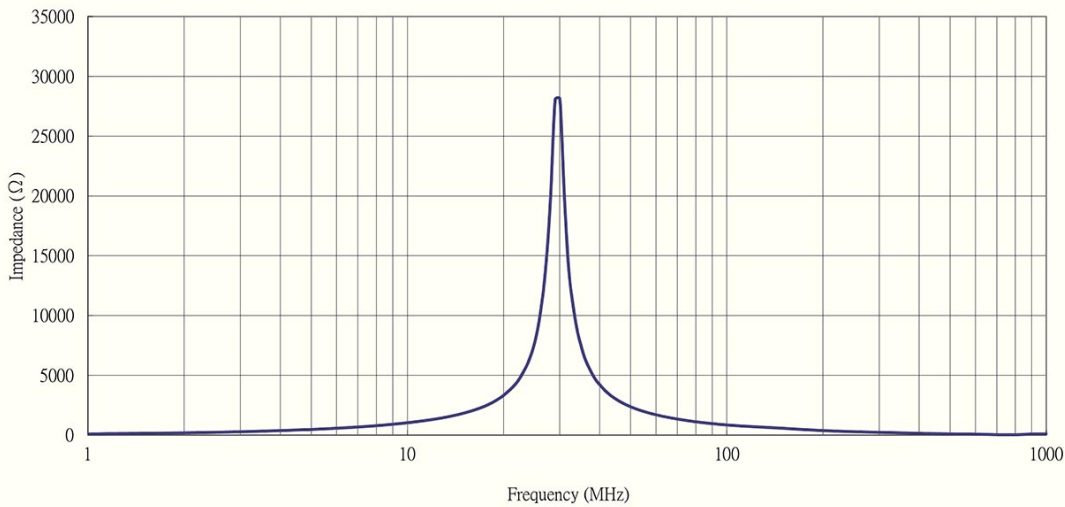

Order Code	TCK-131
Inductance	15 μ H \pm 20% (at 1 kHz / 1 V)
Impedance (DCR)	235 m Ω max.
Rated Current	0.85 A max.
Operating Temperature	-40°C to +125°C

Impedance Curve

Outline Dimensions

Dimensions [mm]