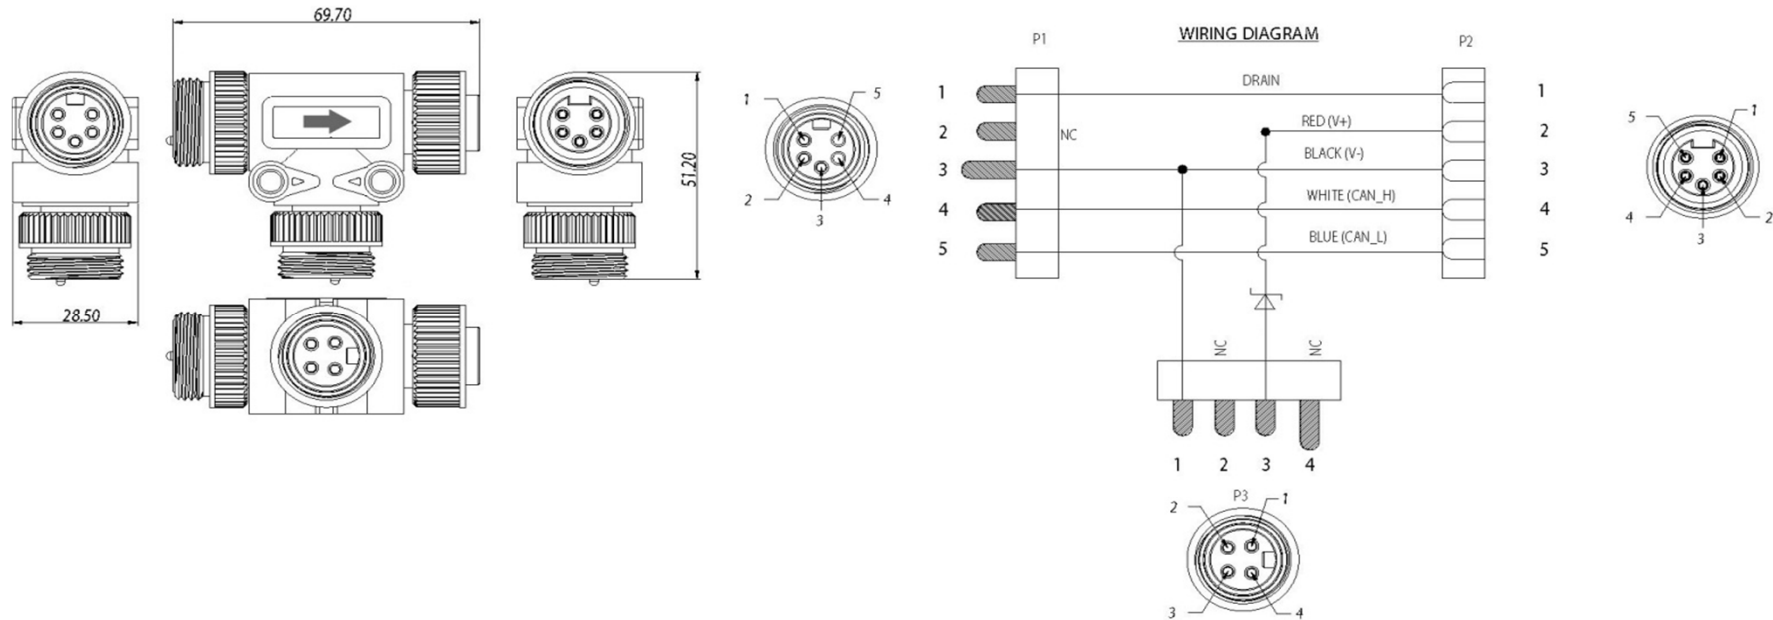

CONFIGURATION	PART NUMBER	LENGTH
5 PIN, DEVICENET, INTRUSIVE TEE, GREY	P29329	SEE BELOW

DIMENSIONS

TECHNICAL DATA

APPROVALS:	UL, c(UL)
TEMPERATURE RANGE:	-20C to +70C
PROTECTION:	IP 67, NEMA 6P
VOLTAGE RATING:	300VAC
AMPERAGE:	8A
HOUSING:	OIL RESISTANT PVC
CONTACTS:	COPPER ALLOY
CONTACT PLATING:	GOLD OVER NICKEL PLATING
CONNECTOR FACE:	PVC
COUPLING:	MACHINED ALUMINUM, ANODIZED