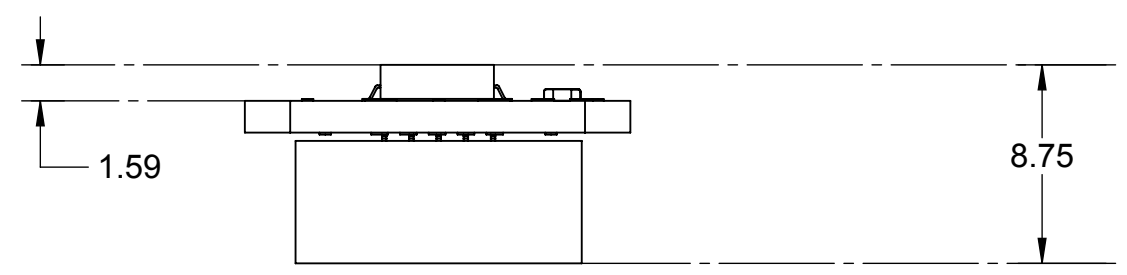

8 7 6 5 4 3 2 1

D

D

C

C

B

B

A

A

ENGINEERING NOTES:

SCREW HOLE DIAMETERS ARE 3.2MM, COMPLIANT WITH THE GADETEER STANDARD.
HOLE SPACING IS BASED ON A 5MM GRID
ALL DIMENSIONS ARE ± 0.5MM.

LED7C Module

GHI ELECTRONICS LLC

April 15, 2013

www.ghielectronics.com

SCALE	DIM	REV	SHEET
3:1	MM	1.0	1 of 1

8 7 6 5 4 3 2 1