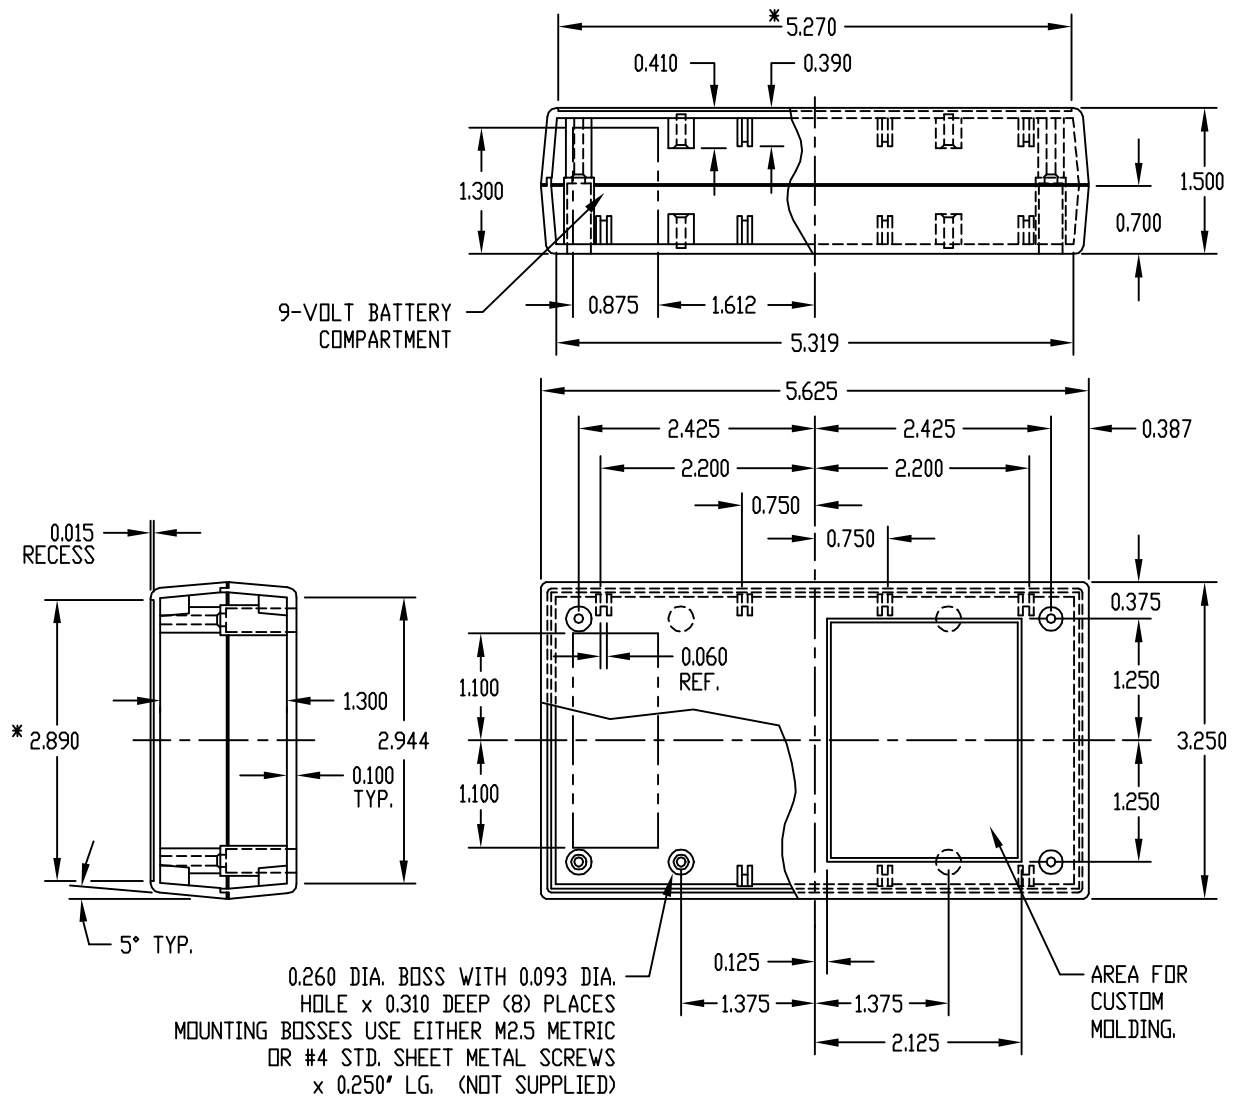

PART
NAME

PLASTIBOX (STYLE A)

PART
No.

PBS-11327

MATERIAL: HIGH-IMPACT ABS
COLOR: BLACK OR GRAY
FINISH: TEXTURED BODY WITH
SMOOTH TOP INSERT

FOUR (4) #4 x 0.375' LG. SCREWS
SUPPLIED FOR ASSEMBLING TOP.
FOUR (4) NON-SKID PUSH-ON FEET SUPPLIED

*-USABLE AREA ON COVER ALSO
AVAILABLE FOR CUSTOM MOLDING.

NOTE: ALL DIMENSIONS HAVE ±0.015 TOLERANCE
UNLESS OTHERWISE SPECIFIED.

Компания «ЭлектроПласт» предлагает заключение долгосрочных отношений при поставках импортных электронных компонентов на взаимовыгодных условиях!