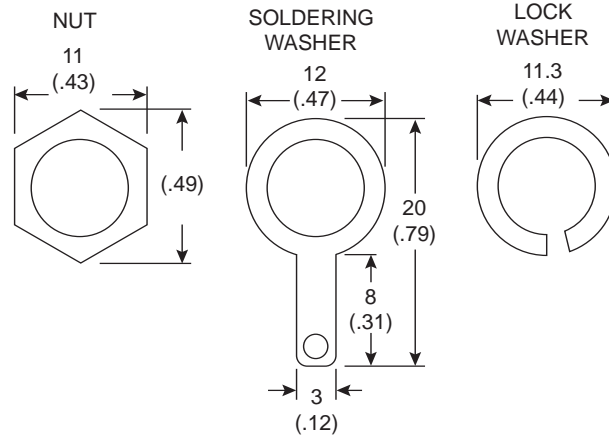

DC Power Jack

163-4013

DC Power Jack

Dimensions: In.

SPECIFICATIONS	
Body & Pin:	Nickel plated brass
Spring:	Nickel plated phosphor bronze
Insulator:	ABS
Voltage Rating:	15VDC max.
Current Rating:	3A
Breakdown Voltage:	500VAC