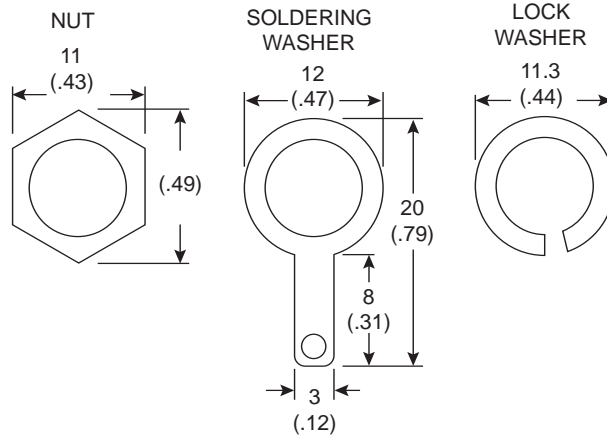

DC Power Jack

163-4013

DC Power Jack

Dimensions: In.

SPECIFICATIONS	
Body & Pin:	Nickel plated brass
Spring:	Nickel plated phosphor bronze
Insulator:	ABS
Voltage Rating:	15VDC max.
Current Rating:	3A
Breakdown Voltage:	500VAC