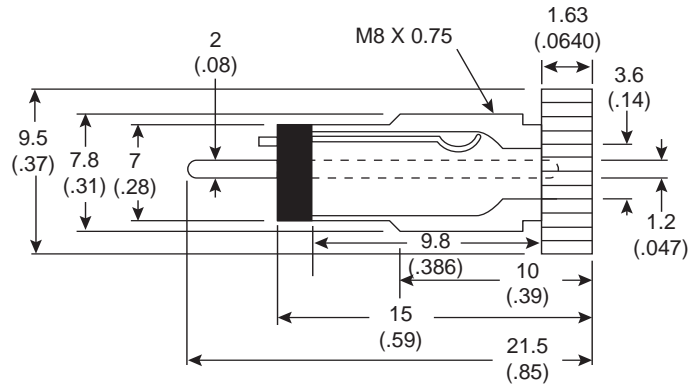

DC Power Jack

163-4013

DC Power Jack

Dimensions: In.

SPECIFICATIONS	
Body & Pin:	Nickel plated brass
Spring:	Nickel plated phosphor bronze
Insulator:	ABS
Voltage Rating:	15VDC max.
Current Rating:	3A
Breakdown Voltage:	500VAC