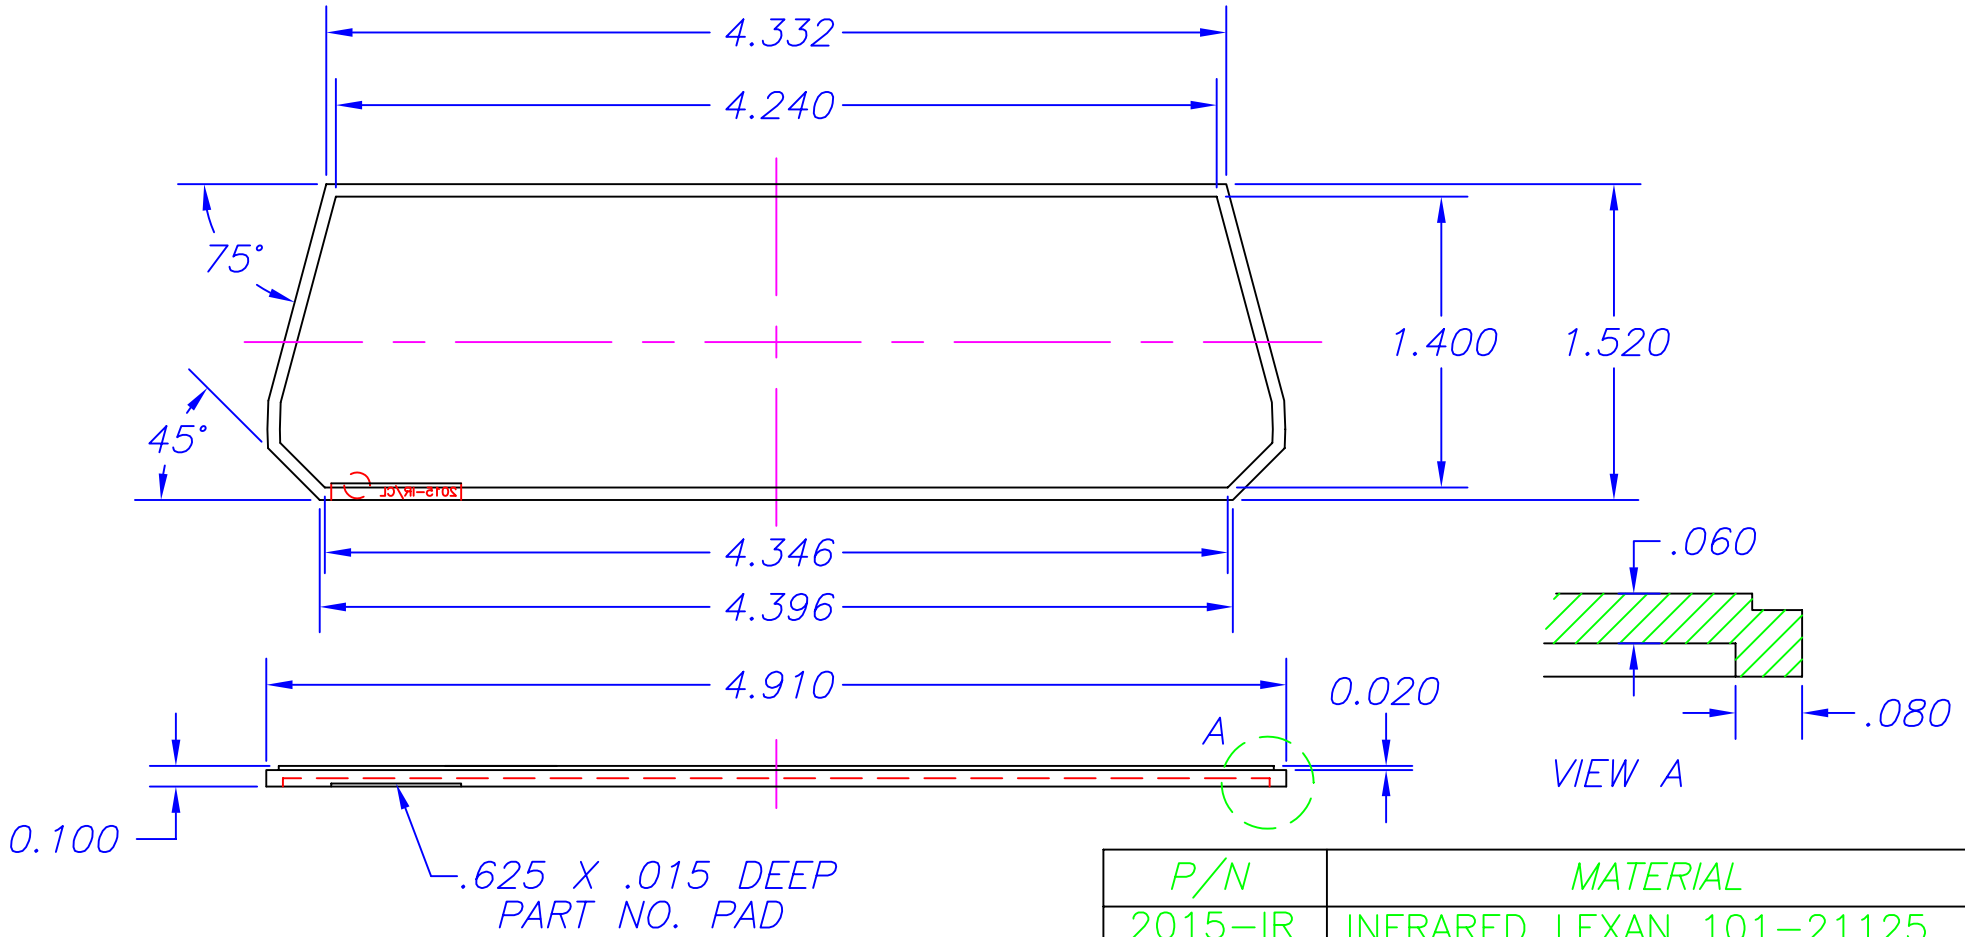

NO.	REVISION	DATE
N/A		5/96

TITLE				A-31 END PANEL IR/CL		DES.		D.CHAMBERS		6/93		P/N		2015,IR or CL					
TOLERANCE				MAT'L		DRWN.						SERPAC							
DECIMAL		FRAC.	ANG.	SHEET NO.	1	SCALE	1=1	CKD.											
.XX	±.010	.XXX	±.005	±1/64	±1/2°	NO. OF SHTS.	1	DWG NO.	A-31IRCL	APPR.									
														612 COMMERCIAL AVE., COVINA, CA. 91723		(818) 331-0517		FAX: (818) 331-8584	