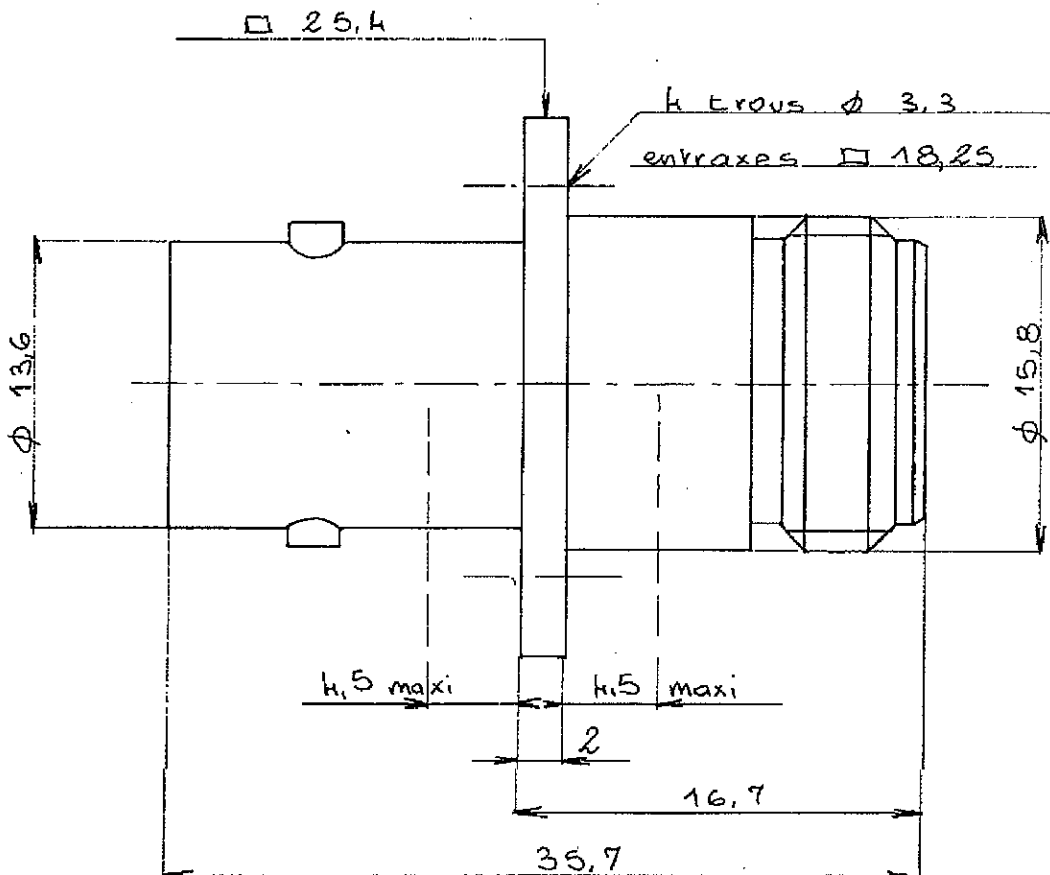

**N FEMALE - C FEMALE
FLANGE RECEPTACLE ADAPTER**

	MM		INCH	
	maxi	mini	maxi	mini
A	Front 16.3	16.1	0.642	0.634
	Rear 16.3	16.1	0.642	0.634
B	3.30	3.20	0.13	0.126
C	18.35	18.15	0.722	0.715

ISSUE	REVISION No	DESCRIPTION	BY	DATE
-	-	-	-	-
-	-	-	-	-
-	-	-	-	-