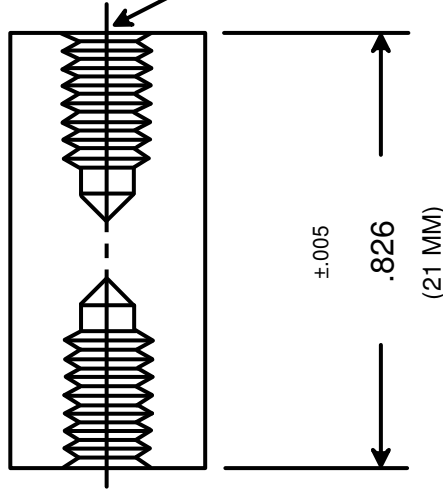

M2.5x0.45 X .185 DEEP TYP.
(4.7 MM)

**ROHS
COMPLIANT**

RAF ELECTRONIC HARDWARE
95 SILVERMINE RD. SEYMOUR, CT. 06483
TEL: { 203 } 888-2133
FAX: { 203 } 888-9860
WEB: <http://www.rafhdwe.com>

a Division of **MW Industries, Inc.**

DRAWING NOT TO SCALE

DRAWN BY: GARY HUPPRICH	DATE 11/02/10	TOLERANCES { EXCEPT AS NOTED }	TITLE HEX FEMALE STANDOFF
	CHECKED BY:		
MATERIAL STAINLESS STEEL	FINISH NONE	DECIMAL ±.005	PART NO. M1268-2545-SS