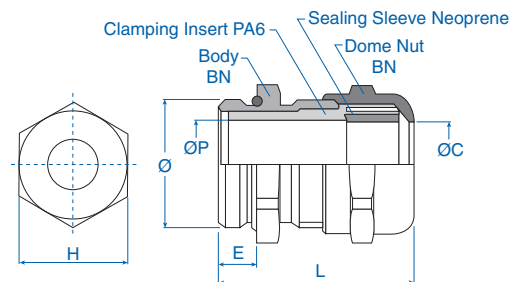

Material:

- Body: Nickel-plated brass
- Seal: Neoprene
- Clamping insert: Polyamide 6
- Sealing ring for outer thread: Nitril

Technical properties:

- Seal rings included for PG and Metric sizes
- Maximum strain relief through clamp range
- Gas tight and watertight

Temperature Range
-25 to 100°C
(-13 to 212°F)

Dimensions

Thread Size	H mm	E mm	L mm	ØC mm	ØP mm	ØThread mm
PG7	14	5	25	6	6.6	12.5
PG9	17	6	29	9.7	10	15.2
PG11	20	6	30	11.7	12	18.6
PG13.5	22	6.5	32.5	13.2	13.5	20.4
PG16	24	6.5	34	15.2	15.5	22.5
PG21	30	7	35	19.5	19.5	28.3
PG29	40	8	38	26	26.5	37
PG36	50	9	42	34.5	35	47
PG42	58	10	47	40.5	41	54
PG48	65	10	54	48.5	50	59.3
NPT 3/8"	18	15	38	9.7	10	17.1
NPT 1/2"	23	20	46	13.2	13.5	21.2
NPT 3/4"	28	20	48	16.2	16.5	26.7
NPT 1"	36	25	55	21.5	22	33.3
M12x1.5	14	5	25	6.6	6.6	12
M16x1.5	17	5	28	9.7	10	16
M20x1.5	22	6	32	13.2	13.5	20
M25x1.5	27	7	35	16.2	16.5	25
M32x1.5	34	8	38	21.5	22	32
M40x1.5	42	8	41	27.5	28	40
M50x1.5	55	9	46	35.5	36	50
M63x1.5	65	10	54	48.5	50	63

NPT Thread

Outer thread	Clamping range mm	Cat. No.	Std. Pk.
NPT 3/8"	2.5-7	4220810	50
NPT 3/8"	4-9.5	4220800	50
NPT 1/2"	4-10	4220811	50
NPT 1/2"	7-13	4220801	50
NPT 3/4"	5-13	4220812	20
NPT 3/4"	8-16	4220802	20
NPT 1"	7-17	4220813	5
NPT 1"	11-21	4220803	5

Metric Thread*

Outer thread	Clamping range mm	Cat. No.	Std. Pk.
M 12 x 1.5	1.5-5	4220712	100
M 12 x 1.5	2.5-6.5	4220612	100
M 16 x 1.5	2.5-7	4220716	50
M 16 x 1.5	4-9.5	4220616	50
M 20 x 1.5	4-10	4220720	50
M 20 x 1.5	7-13	4220620	50
M 25 x 1.5	5-13	4220725	25
M 25 x 1.5	8-16	4220625	25
M 32 x 1.5	7-17	4220732	20
M 32 x 1.5	11-21	4220632	20
M 40 x 1.5	10-22	4220740	10
M 40 x 1.5	15-27	4220640	10
M 50 x 1.5	17-29	4220750	5
M 50 x 1.5	22-35	4220650	5
M 63 x 1.5	28-40	4220763	5
M 63 x 1.5	35-48	4220663	5