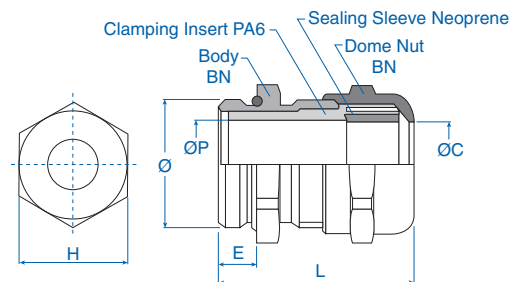

Material:

- Body: Nickel-plated brass
- Seal: Neoprene
- Clamping insert: Polyamide 6
- Sealing ring for outer thread: Nitril

Technical properties:

- Seal rings included for PG and Metric sizes
- Maximum strain relief through clamp range
- Gas tight and watertight

Temperature Range
-25 to 100°C
(-13 to 212°F)

Dimensions

Thread Size	H mm	E mm	L mm	ØC mm	ØP mm	ØThread mm
PG7	14	5	25	6	6.6	12.5
PG9	17	6	29	9.7	10	15.2
PG11	20	6	30	11.7	12	18.6
PG13.5	22	6.5	32.5	13.2	13.5	20.4
PG16	24	6.5	34	15.2	15.5	22.5
PG21	30	7	35	19.5	19.5	28.3
PG29	40	8	38	26	26.5	37
PG36	50	9	42	34.5	35	47
PG42	58	10	47	40.5	41	54
PG48	65	10	54	48.5	50	59.3
NPT 3/8"	18	15	38	9.7	10	17.1
NPT 1/2"	23	20	46	13.2	13.5	21.2
NPT 3/4"	28	20	48	16.2	16.5	26.7
NPT 1"	36	25	55	21.5	22	33.3
M12x1.5	14	5	25	6.6	6.6	12
M16x1.5	17	5	28	9.7	10	16
M20x1.5	22	6	32	13.2	13.5	20
M25x1.5	27	7	35	16.2	16.5	25
M32x1.5	34	8	38	21.5	22	32
M40x1.5	42	8	41	27.5	28	40
M50x1.5	55	9	46	35.5	36	50
M63x1.5	65	10	54	48.5	50	63

NPT Thread

NPT Thread	Clamping range mm	Cat. No.	Std. Pk.
NPT 3/8"	2.5-7	4220810	50
NPT 3/8"	4-9.5	4220800	50
NPT 1/2"	4-10	4220811	50
NPT 1/2"	7-13	4220801	50
NPT 3/4"	5-13	4220812	20
NPT 3/4"	8-16	4220802	20
NPT 1"	7-17	4220813	5
NPT 1"	11-21	4220803	5

Metric Thread*

Metric Thread	Clamping range mm	Cat. No.	Std. Pk.
M 12 x 1.5	1.5-5	4220712	100
M 12 x 1.5	2.5-6.5	4220612	100
M 16 x 1.5	2.5-7	4220716	50
M 16 x 1.5	4-9.5	4220616	50
M 20 x 1.5	4-10	4220720	50
M 20 x 1.5	7-13	4220620	50
M 25 x 1.5	5-13	4220725	25
M 25 x 1.5	8-16	4220625	25
M 32 x 1.5	7-17	4220732	20
M 32 x 1.5	11-21	4220632	20
M 40 x 1.5	10-22	4220740	10
M 40 x 1.5	15-27	4220640	10
M 50 x 1.5	17-29	4220750	5
M 50 x 1.5	22-35	4220650	5
M 63 x 1.5	28-40	4220763	5
M 63 x 1.5	35-48	4220663	5