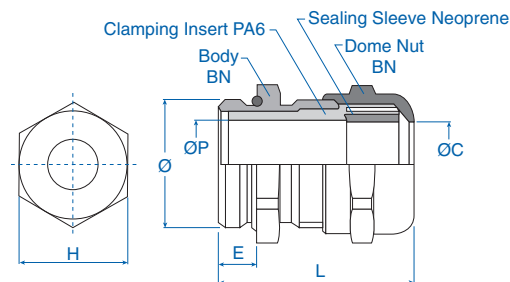

Material:

- Body: Nickel-plated brass
- Seal: Neoprene
- Clamping insert: Polyamide 6
- Sealing ring for outer thread: Nitril

Technical properties:

- Seal rings included for PG and Metric sizes
- Maximum strain relief through clamp range
- Gas tight and watertight

Temperature Range
-25 to 100°C
(-13 to 212°F)

Dimensions

Thread Size	H mm	E mm	L mm	ØC mm	ØP mm	ØThread mm
PG7	14	5	25	6	6.6	12.5
PG9	17	6	29	9.7	10	15.2
PG11	20	6	30	11.7	12	18.6
PG13.5	22	6.5	32.5	13.2	13.5	20.4
PG16	24	6.5	34	15.2	15.5	22.5
PG21	30	7	35	19.5	19.5	28.3
PG29	40	8	38	26	26.5	37
PG36	50	9	42	34.5	35	47
PG42	58	10	47	40.5	41	54
PG48	65	10	54	48.5	50	59.3
NPT 3/8"	18	15	38	9.7	10	17.1
NPT 1/2"	23	20	46	13.2	13.5	21.2
NPT 3/4"	28	20	48	16.2	16.5	26.7
NPT 1"	36	25	55	21.5	22	33.3
M12x1.5	14	5	25	6.6	6.6	12
M16x1.5	17	5	28	9.7	10	16
M20x1.5	22	6	32	13.2	13.5	20
M25x1.5	27	7	35	16.2	16.5	25
M32x1.5	34	8	38	21.5	22	32
M40x1.5	42	8	41	27.5	28	40
M50x1.5	55	9	46	35.5	36	50
M63x1.5	65	10	54	48.5	50	63

NPT Thread

Outer thread	Clamping range mm	Cat. No.	Std. Pk.
NPT 3/8"	2.5-7	4220810	50
NPT 3/8"	4-9.5	4220800	50
NPT 1/2"	4-10	4220811	50
NPT 1/2"	7-13	4220801	50
NPT 3/4"	5-13	4220812	20
NPT 3/4"	8-16	4220802	20
NPT 1"	7-17	4220813	5
NPT 1"	11-21	4220803	5

Metric Thread*

Outer thread	Clamping range mm	Cat. No.	Std. Pk.
M 12 x 1.5	1.5-5	4220712	100
M 12 x 1.5	2.5-6.5	4220612	100
M 16 x 1.5	2.5-7	4220716	50
M 16 x 1.5	4-9.5	4220616	50
M 20 x 1.5	4-10	4220720	50
M 20 x 1.5	7-13	4220620	50
M 25 x 1.5	5-13	4220725	25
M 25 x 1.5	8-16	4220625	25
M 32 x 1.5	7-17	4220732	20
M 32 x 1.5	11-21	4220632	20
M 40 x 1.5	10-22	4220740	10
M 40 x 1.5	15-27	4220640	10
M 50 x 1.5	17-29	4220750	5
M 50 x 1.5	22-35	4220650	5
M 63 x 1.5	28-40	4220763	5
M 63 x 1.5	35-48	4220663	5