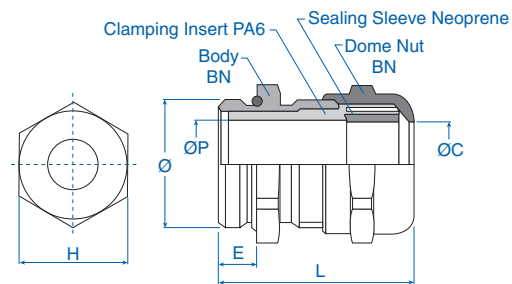

Material:

- Body: Nickel-plated brass
- Seal: Neoprene
- Clamping insert: Polyamide 6
- Sealing ring for outer thread: Nitril

Technical properties:

- Seal rings included for PG and Metric sizes
- Maximum strain relief through clamp range
- Gas tight and watertight

Temperature Range
-25 to 100°C
(-13 to 212°F)

Dimensions

Thread Size	H mm	E mm	L mm	ØC mm	ØP mm	ØThread mm
PG7	14	5	25	6	6.6	12.5
PG9	17	6	29	9.7	10	15.2
PG11	20	6	30	11.7	12	18.6
PG13.5	22	6.5	32.5	13.2	13.5	20.4
PG16	24	6.5	34	15.2	15.5	22.5
PG21	30	7	35	19.5	19.5	28.3
PG29	40	8	38	26	26.5	37
PG36	50	9	42	34.5	35	47
PG42	58	10	47	40.5	41	54
PG48	65	10	54	48.5	50	59.3
NPT 3/8"	18	15	38	9.7	10	17.1
NPT 1/2"	23	20	46	13.2	13.5	21.2
NPT 3/4"	28	20	48	16.2	16.5	26.7
NPT 1"	36	25	55	21.5	22	33.3
M12x1.5	14	5	25	6.6	6.6	12
M16x1.5	17	5	28	9.7	10	16
M20x1.5	22	6	32	13.2	13.5	20
M25x1.5	27	7	35	16.2	16.5	25
M32x1.5	34	8	38	21.5	22	32
M40x1.5	42	8	41	27.5	28	40
M50x1.5	55	9	46	35.5	36	50
M63x1.5	65	10	54	48.5	50	63

NPT Thread

Outer thread	Clamping range mm	Cat. No.	Std. Pk.
NPT 3/8"	2.5-7	4220810	50
NPT 3/8"	4-9.5	4220800	50
NPT 1/2"	4-10	4220811	50
NPT 1/2"	7-13	4220801	50
NPT 3/4"	5-13	4220812	20
NPT 3/4"	8-16	4220802	20
NPT 1"	7-17	4220813	5
NPT 1"	11-21	4220803	5

Metric Thread*

Outer thread	Clamping range mm	Cat. No.	Std. Pk.
M 12 x 1.5	1.5-5	4220712	100
M 12 x 1.5	2.5-6.5	4220612	100
M 16 x 1.5	2.5-7	4220716	50
M 16 x 1.5	4-9.5	4220616	50
M 20 x 1.5	4-10	4220720	50
M 20 x 1.5	7-13	4220620	50
M 25 x 1.5	5-13	4220725	25
M 25 x 1.5	8-16	4220625	25
M 32 x 1.5	7-17	4220732	20
M 32 x 1.5	11-21	4220632	20
M 40 x 1.5	10-22	4220740	10
M 40 x 1.5	15-27	4220640	10
M 50 x 1.5	17-29	4220750	5
M 50 x 1.5	22-35	4220650	5
M 63 x 1.5	28-40	4220763	5
M 63 x 1.5	35-48	4220663	5