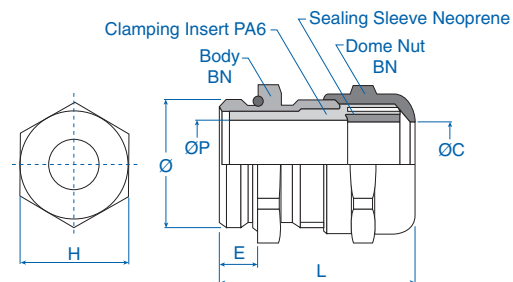

Material:

- Body: Nickel-plated brass
- Seal: Neoprene
- Clamping insert: Polyamide 6
- Sealing ring for outer thread: Nitril

Technical properties:

- Seal rings included for PG and Metric sizes
- Maximum strain relief through clamp range
- Gas tight and watertight

Temperature Range
-25 to 100°C
(-13 to 212°F)

Dimensions

Thread Size	H mm	E mm	L mm	ØC mm	ØP mm	ØThread mm
PG7	14	5	25	6	6.6	12.5
PG9	17	6	29	9.7	10	15.2
PG11	20	6	30	11.7	12	18.6
PG13.5	22	6.5	32.5	13.2	13.5	20.4
PG16	24	6.5	34	15.2	15.5	22.5
PG21	30	7	35	19.5	19.5	28.3
PG29	40	8	38	26	26.5	37
PG36	50	9	42	34.5	35	47
PG42	58	10	47	40.5	41	54
PG48	65	10	54	48.5	50	59.3
NPT 3/8"	18	15	38	9.7	10	17.1
NPT 1/2"	23	20	46	13.2	13.5	21.2
NPT 3/4"	28	20	48	16.2	16.5	26.7
NPT 1"	36	25	55	21.5	22	33.3
M12x1.5	14	5	25	6.6	6.6	12
M16x1.5	17	5	28	9.7	10	16
M20x1.5	22	6	32	13.2	13.5	20
M25x1.5	27	7	35	16.2	16.5	25
M32x1.5	34	8	38	21.5	22	32
M40x1.5	42	8	41	27.5	28	40
M50x1.5	55	9	46	35.5	36	50
M63x1.5	65	10	54	48.5	50	63

NPT Thread

Outer thread	Clamping range mm	Cat. No.	Std. Pk.
NPT 3/8"	2.5-7	4220810	50
NPT 3/8"	4-9.5	4220800	50
NPT 1/2"	4-10	4220811	50
NPT 1/2"	7-13	4220801	50
NPT 3/4"	5-13	4220812	20
NPT 3/4"	8-16	4220802	20
NPT 1"	7-17	4220813	5
NPT 1"	11-21	4220803	5

Metric Thread*

Outer thread	Clamping range mm	Cat. No.	Std. Pk.
M 12 x 1.5	1.5-5	4220712	100
M 12 x 1.5	2.5-6.5	4220612	100
M 16 x 1.5	2.5-7	4220716	50
M 16 x 1.5	4-9.5	4220616	50
M 20 x 1.5	4-10	4220720	50
M 20 x 1.5	7-13	4220620	50
M 25 x 1.5	5-13	4220725	25
M 25 x 1.5	8-16	4220625	25
M 32 x 1.5	7-17	4220732	20
M 32 x 1.5	11-21	4220632	20
M 40 x 1.5	10-22	4220740	10
M 40 x 1.5	15-27	4220640	10
M 50 x 1.5	17-29	4220750	5
M 50 x 1.5	22-35	4220650	5
M 63 x 1.5	28-40	4220763	5
M 63 x 1.5	35-48	4220663	5