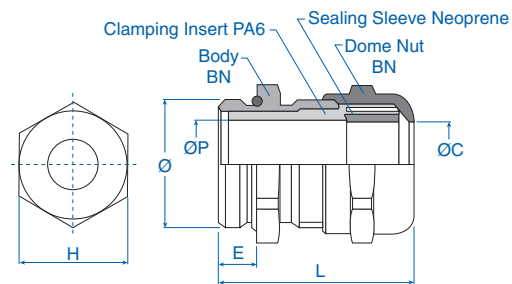

Material:

- Body: Nickel-plated brass
- Seal: Neoprene
- Clamping insert: Polyamide 6
- Sealing ring for outer thread: Nitril

Technical properties:

- Seal rings included for PG and Metric sizes
- Maximum strain relief through clamp range
- Gas tight and watertight

Temperature Range
-25 to 100°C
(-13 to 212°F)

Dimensions

Thread Size	H mm	E mm	L mm	ØC mm	ØP mm	ØThread mm
PG7	14	5	25	6	6.6	12.5
PG9	17	6	29	9.7	10	15.2
PG11	20	6	30	11.7	12	18.6
PG13.5	22	6.5	32.5	13.2	13.5	20.4
PG16	24	6.5	34	15.2	15.5	22.5
PG21	30	7	35	19.5	19.5	28.3
PG29	40	8	38	26	26.5	37
PG36	50	9	42	34.5	35	47
PG42	58	10	47	40.5	41	54
PG48	65	10	54	48.5	50	59.3
NPT 3/8"	18	15	38	9.7	10	17.1
NPT 1/2"	23	20	46	13.2	13.5	21.2
NPT 3/4"	28	20	48	16.2	16.5	26.7
NPT 1"	36	25	55	21.5	22	33.3
M12x1.5	14	5	25	6.6	6.6	12
M16x1.5	17	5	28	9.7	10	16
M20x1.5	22	6	32	13.2	13.5	20
M25x1.5	27	7	35	16.2	16.5	25
M32x1.5	34	8	38	21.5	22	32
M40x1.5	42	8	41	27.5	28	40
M50x1.5	55	9	46	35.5	36	50
M63x1.5	65	10	54	48.5	50	63

NPT Thread

NPT Thread	Clamping range mm	Cat. No.	Std. Pk.
NPT 3/8"	2.5-7	4220810	50
NPT 3/8"	4-9.5	4220800	50
NPT 1/2"	4-10	4220811	50
NPT 1/2"	7-13	4220801	50
NPT 3/4"	5-13	4220812	20
NPT 3/4"	8-16	4220802	20
NPT 1"	7-17	4220813	5
NPT 1"	11-21	4220803	5

Metric Thread*

Metric Thread	Clamping range mm	Cat. No.	Std. Pk.
M 12 x 1.5	1.5-5	4220712	100
M 12 x 1.5	2.5-6.5	4220612	100
M 16 x 1.5	2.5-7	4220716	50
M 16 x 1.5	4-9.5	4220616	50
M 20 x 1.5	4-10	4220720	50
M 20 x 1.5	7-13	4220620	50
M 25 x 1.5	5-13	4220725	25
M 25 x 1.5	8-16	4220625	25
M 32 x 1.5	7-17	4220732	20
M 32 x 1.5	11-21	4220632	20
M 40 x 1.5	10-22	4220740	10
M 40 x 1.5	15-27	4220640	10
M 50 x 1.5	17-29	4220750	5
M 50 x 1.5	22-35	4220650	5
M 63 x 1.5	28-40	4220763	5
M 63 x 1.5	35-48	4220663	5