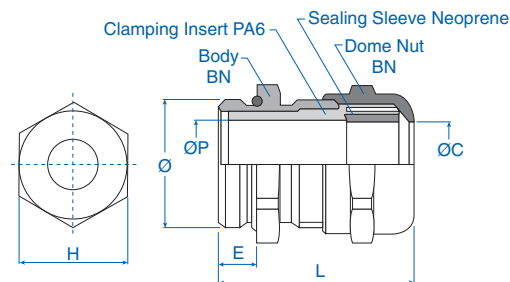

Material:

- Body: Nickel-plated brass
- Seal: Neoprene
- Clamping insert: Polyamide 6
- Sealing ring for outer thread: Nitril

Technical properties:

- Seal rings included for PG and Metric sizes
- Maximum strain relief through clamp range
- Gas tight and watertight

Temperature Range
-25 to 100°C
(-13 to 212°F)

Dimensions

Thread Size	H mm	E mm	L mm	ØC mm	ØP mm	ØThread mm
PG7	14	5	25	6	6.6	12.5
PG9	17	6	29	9.7	10	15.2
PG11	20	6	30	11.7	12	18.6
PG13.5	22	6.5	32.5	13.2	13.5	20.4
PG16	24	6.5	34	15.2	15.5	22.5
PG21	30	7	35	19.5	19.5	28.3
PG29	40	8	38	26	26.5	37
PG36	50	9	42	34.5	35	47
PG42	58	10	47	40.5	41	54
PG48	65	10	54	48.5	50	59.3
NPT 3/8"	18	15	38	9.7	10	17.1
NPT 1/2"	23	20	46	13.2	13.5	21.2
NPT 3/4"	28	20	48	16.2	16.5	26.7
NPT 1"	36	25	55	21.5	22	33.3
M12x1.5	14	5	25	6.6	6.6	12
M16x1.5	17	5	28	9.7	10	16
M20x1.5	22	6	32	13.2	13.5	20
M25x1.5	27	7	35	16.2	16.5	25
M32x1.5	34	8	38	21.5	22	32
M40x1.5	42	8	41	27.5	28	40
M50x1.5	55	9	46	35.5	36	50
M63x1.5	65	10	54	48.5	50	63

NPT Thread

NPT Thread	Clamping range mm	Cat. No.	Std. Pk.
NPT 3/8"	2.5-7	4220810	50
NPT 3/8"	4-9.5	4220800	50
NPT 1/2"	4-10	4220811	50
NPT 1/2"	7-13	4220801	50
NPT 3/4"	5-13	4220812	20
NPT 3/4"	8-16	4220802	20
NPT 1"	7-17	4220813	5
NPT 1"	11-21	4220803	5

Metric Thread*

Metric Thread	Clamping range mm	Cat. No.	Std. Pk.
M 12 x 1.5	1.5-5	4220712	100
M 12 x 1.5	2.5-6.5	4220612	100
M 16 x 1.5	2.5-7	4220716	50
M 16 x 1.5	4-9.5	4220616	50
M 20 x 1.5	4-10	4220720	50
M 20 x 1.5	7-13	4220620	50
M 25 x 1.5	5-13	4220725	25
M 25 x 1.5	8-16	4220625	25
M 32 x 1.5	7-17	4220732	20
M 32 x 1.5	11-21	4220632	20
M 40 x 1.5	10-22	4220740	10
M 40 x 1.5	15-27	4220640	10
M 50 x 1.5	17-29	4220750	5
M 50 x 1.5	22-35	4220650	5
M 63 x 1.5	28-40	4220763	5
M 63 x 1.5	35-48	4220663	5