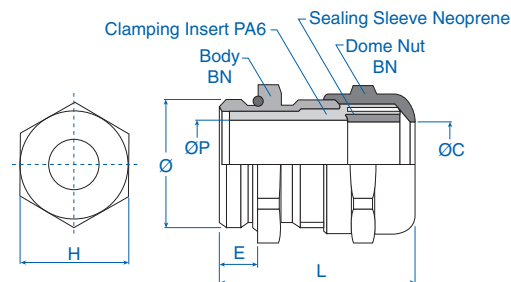

Material:

- Body: Nickel-plated brass
- Seal: Neoprene
- Clamping insert: Polyamide 6
- Sealing ring for outer thread: Nitril

Technical properties:

- Seal rings included for PG and Metric sizes
- Maximum strain relief through clamp range
- Gas tight and watertight

Temperature Range
-25 to 100°C
(-13 to 212°F)

Dimensions

Thread Size	H mm	E mm	L mm	ØC mm	ØP mm	ØThread mm
PG7	14	5	25	6	6.6	12.5
PG9	17	6	29	9.7	10	15.2
PG11	20	6	30	11.7	12	18.6
PG13.5	22	6.5	32.5	13.2	13.5	20.4
PG16	24	6.5	34	15.2	15.5	22.5
PG21	30	7	35	19.5	19.5	28.3
PG29	40	8	38	26	26.5	37
PG36	50	9	42	34.5	35	47
PG42	58	10	47	40.5	41	54
PG48	65	10	54	48.5	50	59.3
NPT 3/8"	18	15	38	9.7	10	17.1
NPT 1/2"	23	20	46	13.2	13.5	21.2
NPT 3/4"	28	20	48	16.2	16.5	26.7
NPT 1"	36	25	55	21.5	22	33.3
M12x1.5	14	5	25	6.6	6.6	12
M16x1.5	17	5	28	9.7	10	16
M20x1.5	22	6	32	13.2	13.5	20
M25x1.5	27	7	35	16.2	16.5	25
M32x1.5	34	8	38	21.5	22	32
M40x1.5	42	8	41	27.5	28	40
M50x1.5	55	9	46	35.5	36	50
M63x1.5	65	10	54	48.5	50	63

NPT Thread

NPT Thread	Clamping range mm	Cat. No.	Std. Pk.
NPT 3/8"	2.5-7	4220810	50
NPT 3/8"	4-9.5	4220800	50
NPT 1/2"	4-10	4220811	50
NPT 1/2"	7-13	4220801	50
NPT 3/4"	5-13	4220812	20
NPT 3/4"	8-16	4220802	20
NPT 1"	7-17	4220813	5
NPT 1"	11-21	4220803	5

Metric Thread*

Metric Thread	Clamping range mm	Cat. No.	Std. Pk.
M 12 x 1.5	1.5-5	4220712	100
M 12 x 1.5	2.5-6.5	4220612	100
M 16 x 1.5	2.5-7	4220716	50
M 16 x 1.5	4-9.5	4220616	50
M 20 x 1.5	4-10	4220720	50
M 20 x 1.5	7-13	4220620	50
M 25 x 1.5	5-13	4220725	25
M 25 x 1.5	8-16	4220625	25
M 32 x 1.5	7-17	4220732	20
M 32 x 1.5	11-21	4220632	20
M 40 x 1.5	10-22	4220740	10
M 40 x 1.5	15-27	4220640	10
M 50 x 1.5	17-29	4220750	5
M 50 x 1.5	22-35	4220650	5
M 63 x 1.5	28-40	4220763	5
M 63 x 1.5	35-48	4220663	5