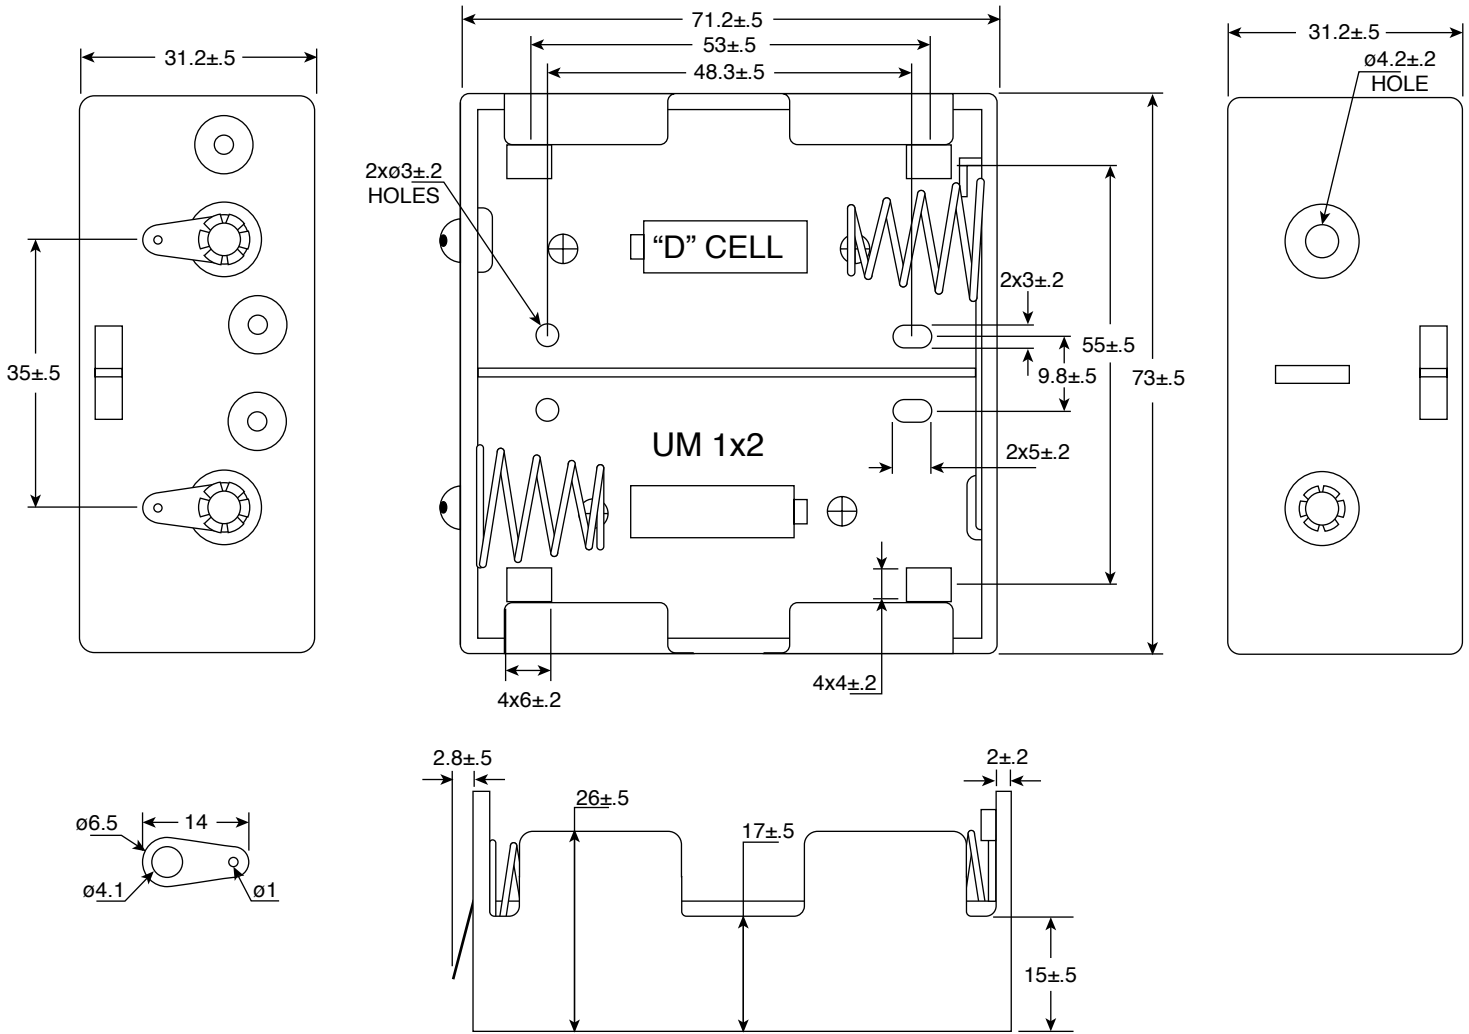

# 2 "D" Battery Holder with Solder Tabs

12BH121-GR

Date Last Revised: 12-14-2015

Dimensions: mm

## SPECIFICATIONS

<b>Material:</b>	P.P. Resin, Black Color
<b>Spring:</b>	0.9mm Steel Nickel Plated
RoHS Compliant	

Available from Mouser Electronics  
1-800-346-6873 / [www.mouser.com](http://www.mouser.com)