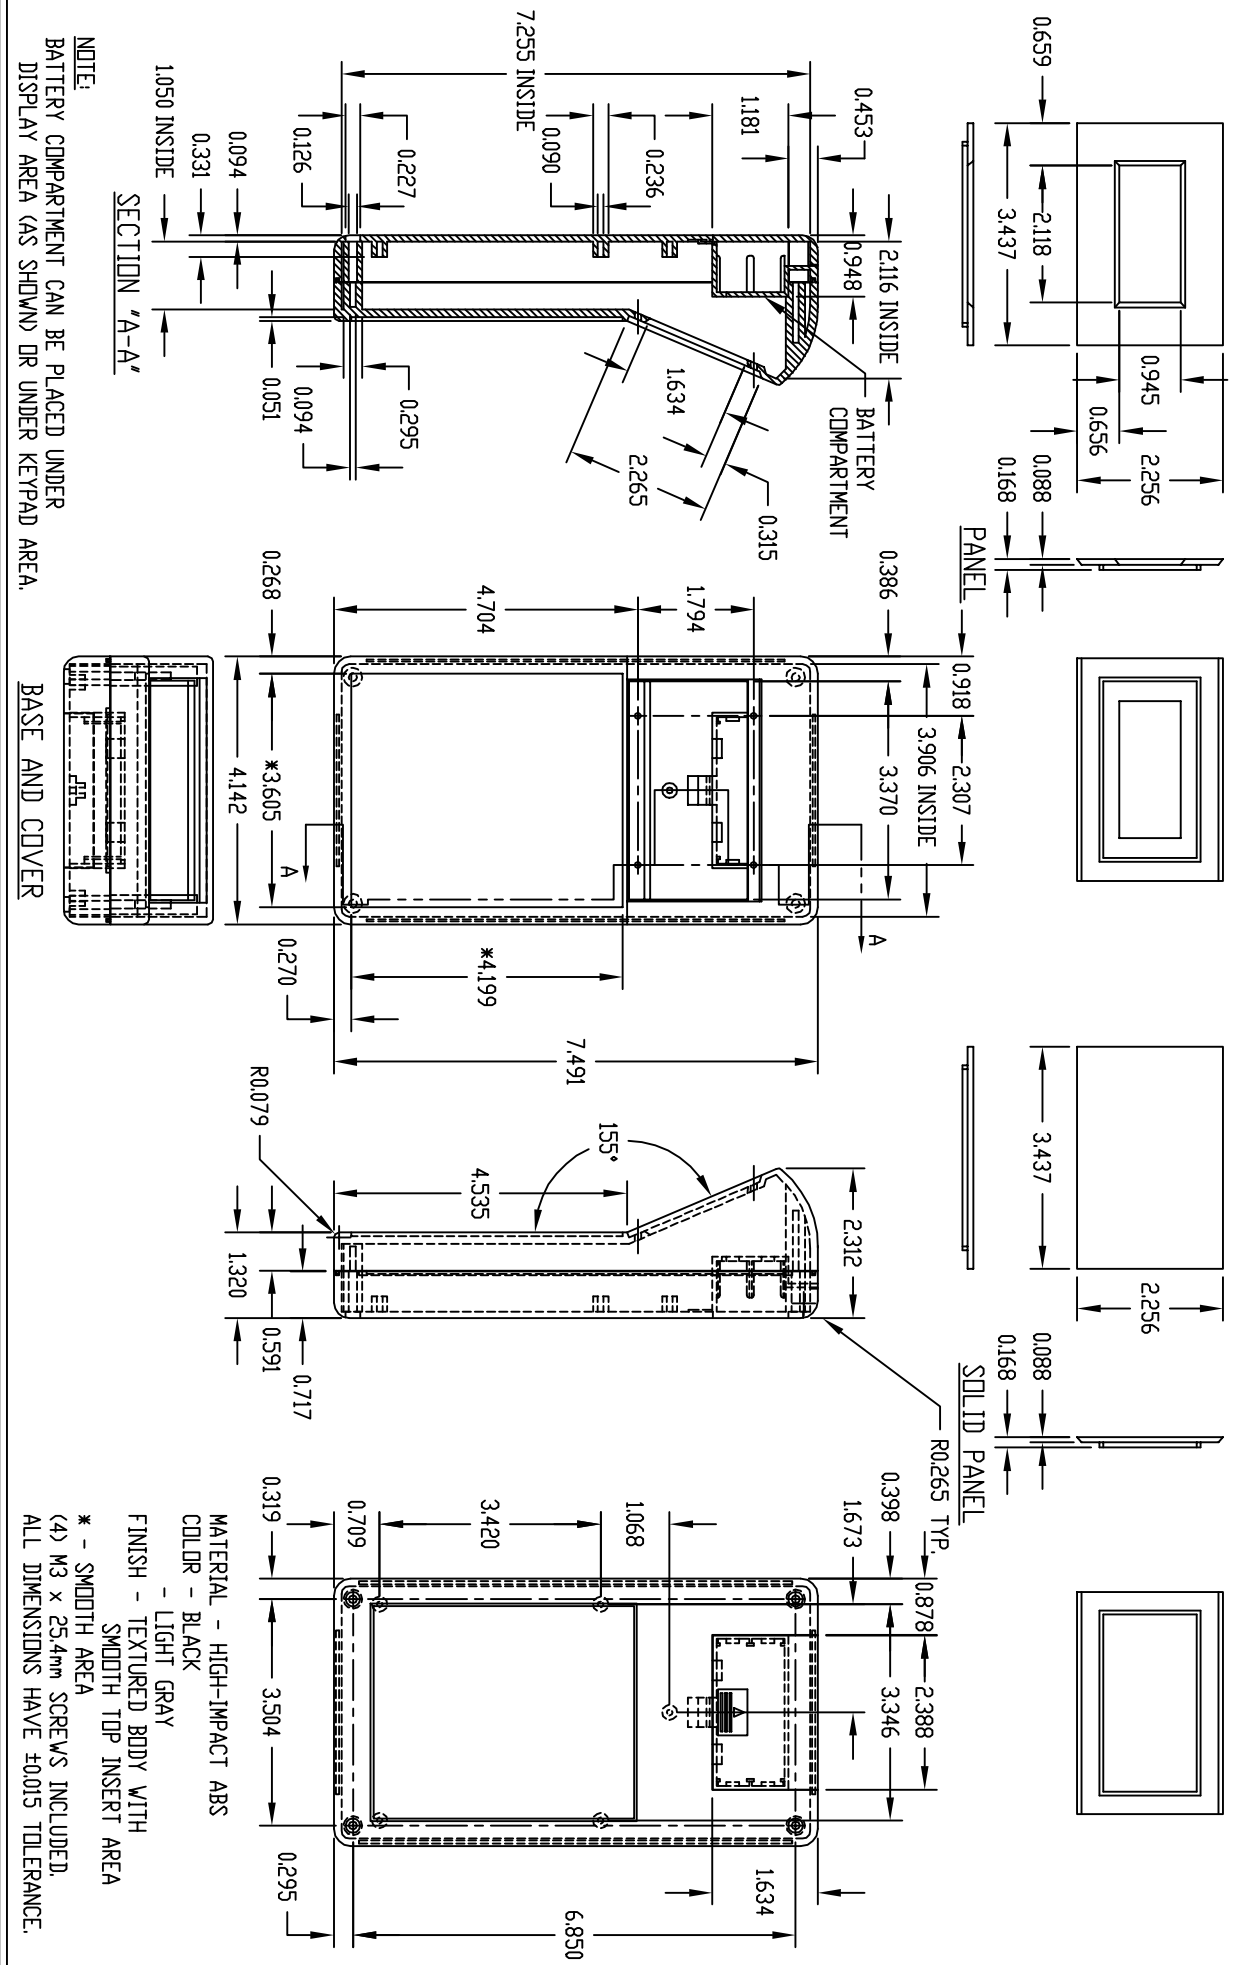

PART NAME PLASTIBOX (STYLE "G") WITH BATTERY COMPARTMENT

PART No.

PSP-11572

NOTE:
BATTERY COMPARTMENT CAN BE PLACED UNDER
DISPLAY AREA (AS SHOWN) OR UNDER KEYPAD AREA.

MATERIAL - HIGH-IMPACT ABS
COLOR - BLACK
FINISH - TEXTURED BODY WITH
SMOOTH TOP INSERT AREA
* - SMOOTH AREA
(4) M3 x 25.4mm SCREWS INCLUDED.
ALL DIMENSIONS HAVE ±0.015 TOLERANCE.