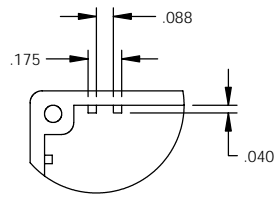

PART NAME

DIN RAIL MOUNT BOX

PART No.

DB-4704

MATERIAL: UL94V-0 ABS PLASTIC
 FINISH: LIGHT GRAY
 FOUR (4) M3 SCREWS SUPPLIED TO ATTACH FRONT PANEL
 ALL DIMENSIONS HAVE A ±.015 TOLERANCE UNLESS OTHERWISE SPECIFIED
 ALL CONTACTS ARE TIN PLATED BRASS RATED AT 10 AMPS