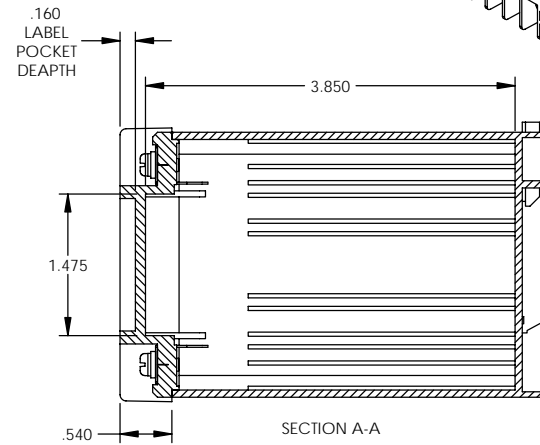

PART NAME

DIN RAIL MOUNT BOX

PART No.

DB-4704

MATERIAL: UL94V-0 ABS PLASTIC
 FINISH: LIGHT GRAY
 FOUR (4) M3 SCREWS SUPPLIED TO ATTACH FRONT PANEL
 ALL DIMENSIONS HAVE A ±.015 TOLERANCE UNLESS OTHERWISE SPECIFIED
 ALL CONTACTS ARE TIN PLATED BRASS RATED AT 10 AMPS