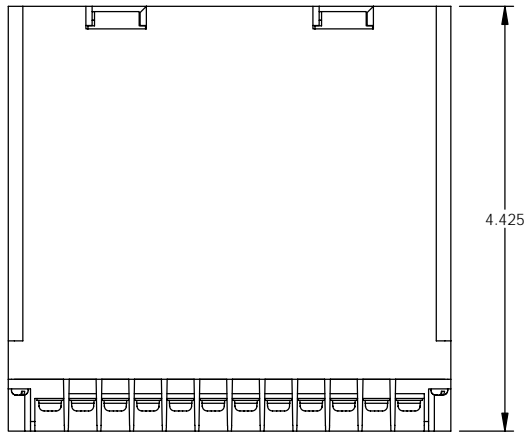

PART NAME

DIN RAIL MOUNT BOX

PART No.

DB-4704

MATERIAL: UL94V-0 ABS PLASTIC
 FINISH: LIGHT GRAY
 FOUR (4) M3 SCREWS SUPPLIED TO ATTACH FRONT PANEL
 ALL DIMENSIONS HAVE A ±.015 TOLERANCE UNLESS OTHERWISE SPECIFIED
 ALL CONTACTS ARE TIN PLATED BRASS RATED AT 10 AMPS