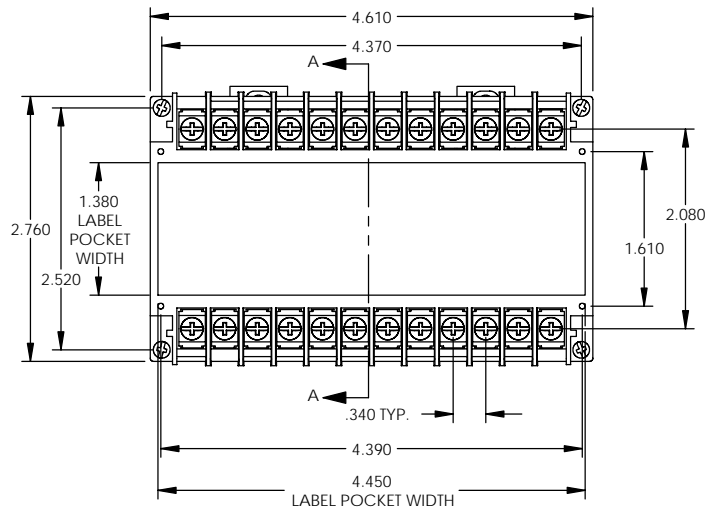

PART NAME

DIN RAIL MOUNT BOX

PART No.

DB-4704

MATERIAL: UL94V-0 ABS PLASTIC
 FINISH: LIGHT GRAY
 FOUR (4) M3 SCREWS SUPPLIED TO ATTACH FRONT PANEL
 ALL DIMENSIONS HAVE A ±.015 TOLERANCE UNLESS OTHERWISE SPECIFIED
 ALL CONTACTS ARE TIN PLATED BRASS RATED AT 10 AMPS