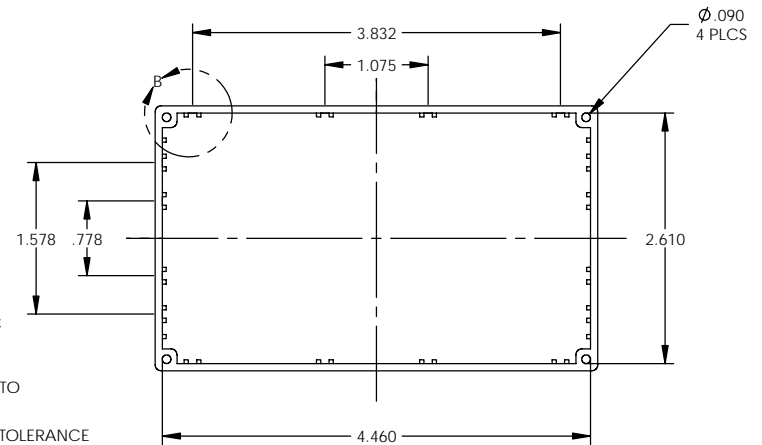

PART NAME

DIN RAIL MOUNT BOX

PART No.

DB-4704

MATERIAL: UL94V-0 ABS PLASTIC
 FINISH: LIGHT GRAY
 FOUR (4) M3 SCREWS SUPPLIED TO ATTACH FRONT PANEL
 ALL DIMENSIONS HAVE A ±.015 TOLERANCE UNLESS OTHERWISE SPECIFIED
 ALL CONTACTS ARE TIN PLATED BRASS RATED AT 10 AMPS